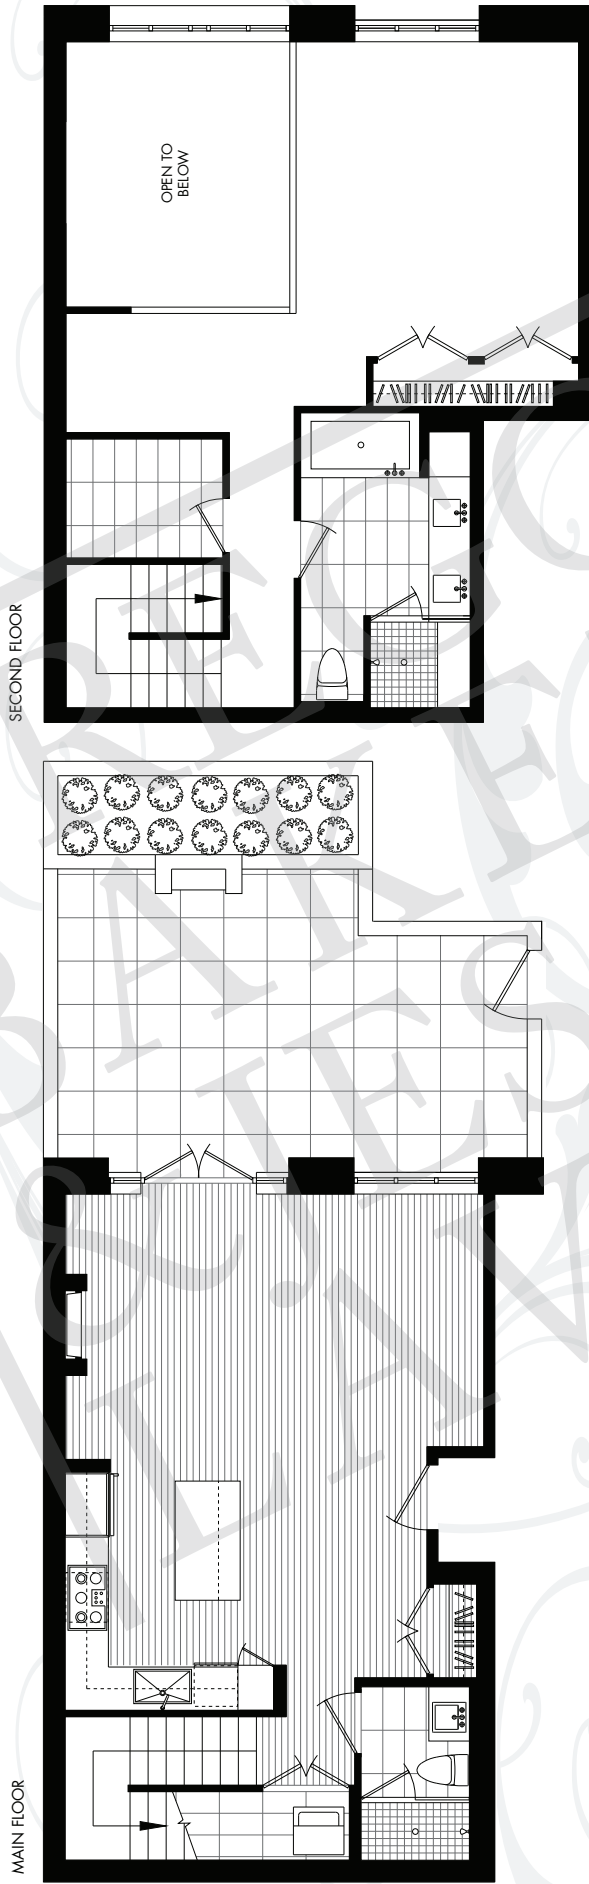

# 1241 HOMER

## SUITE 102 CITYHOME D

1 BEDROOM + DEN  
1,179 SQUARE FEET

METROLIVING BY TOWNLINE HOMES

Dimensions, areas, specifications, layouts and materials are approximate only and subject to change without notice. E. 301 E.