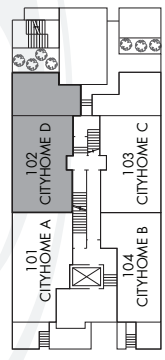

# 1241 HOMER

## SUITE 102 CITYHOME D

1 BEDROOM + DEN  
1,179 SQUARE FEET

METROLIVING BY TOWNLINE HOMES

Dimensions, areas, specifications, layouts and materials are approximate only and subject to change without notice. E. 301 E.