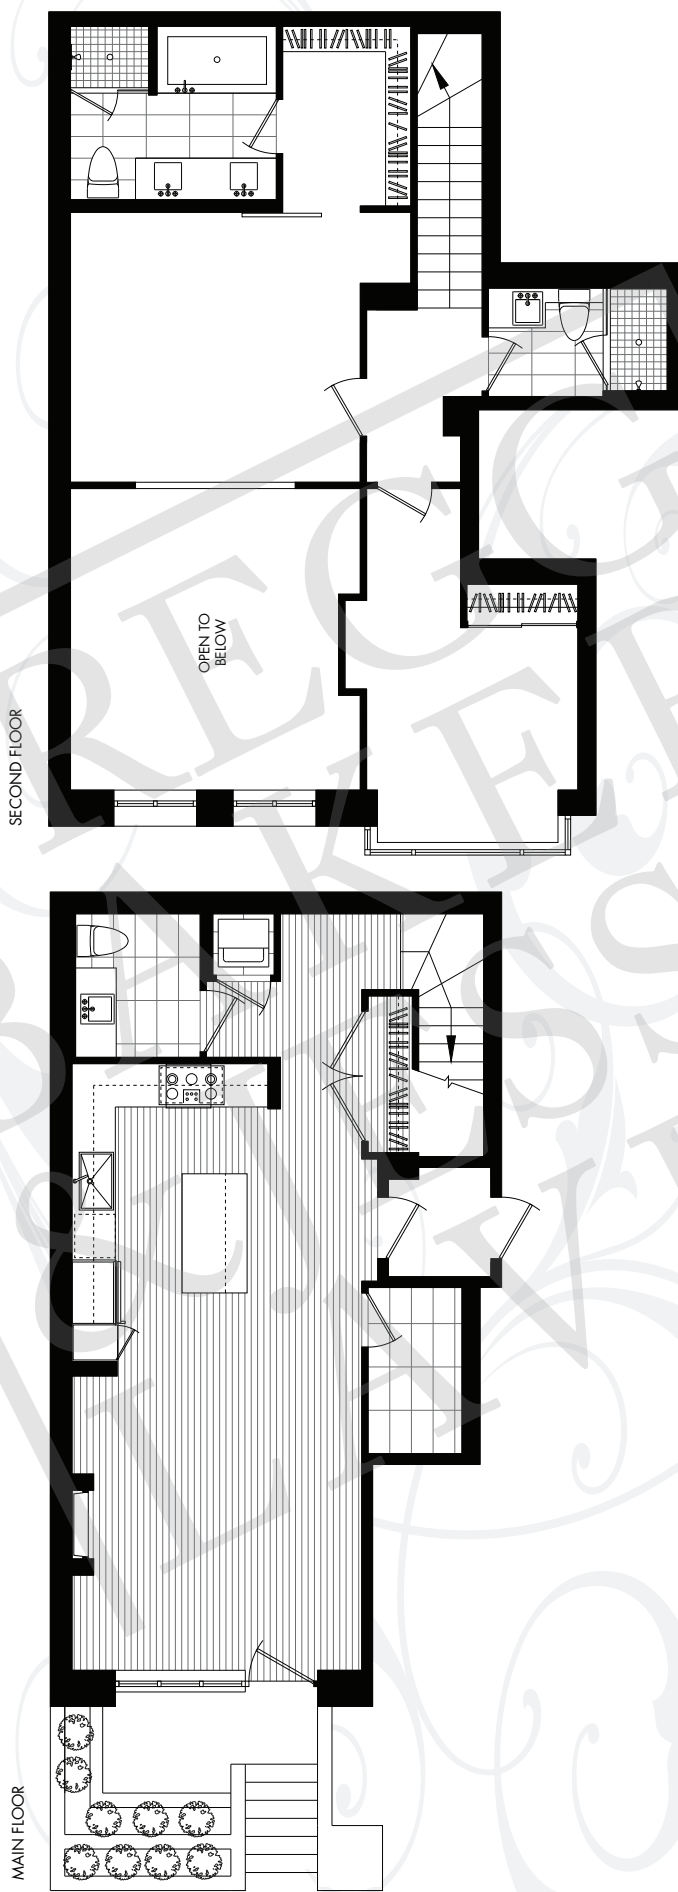

1241 HOMER

SUITE 101
CITYHOME A

2 BEDROOMS
1,254 SQUARE FEET

Dimensions, sizes, specifications, layouts and materials are approximate only and subject to change without notice. E.A.O.E.