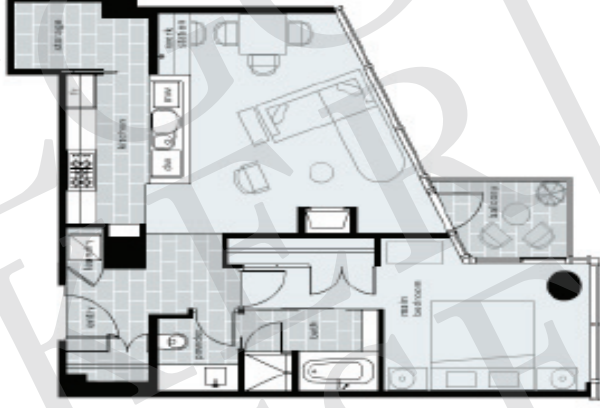

SUITE 04 HARBOUR/MOUNTAINS

LEVEL 27 333 FEET

Suites 01 to 06
Levels 19 through 40

Lower Penthouse
Level 41

Penthouse
Level 42

1:10000 N.A.P.P.

RESET IMAGE
TYPICAL VIEW
ZOOM IN
ZOOM OUT

Typical Plan
Levels 19 through 40

Suite 06
1 Bedroom, 778 sq ft

19 20 21 22 23 24 25 26 27 28 29 30 31 32 33 34 35 36 37 38 39 40 41 42
IVING STARTS ON