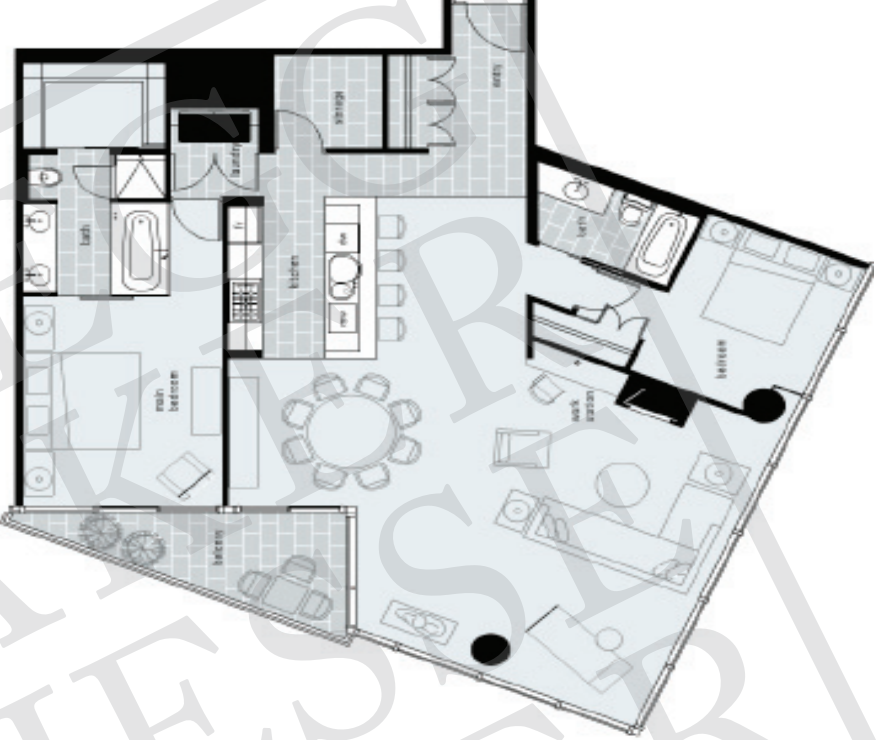

SUITE 04 HARBOUR/MOUNTAINS

LEVEL 27 333 FEET

Suites 01 to 06
Levels 19 through 40

Lower Penthouse
Level 41

- RESET IMAGE
- TYPICAL VIEW
- ZOOM IN
- ZOOM OUT

Typical Plan
Levels 19 through 40

Suite 03
2 Bedroom, 1 Bath