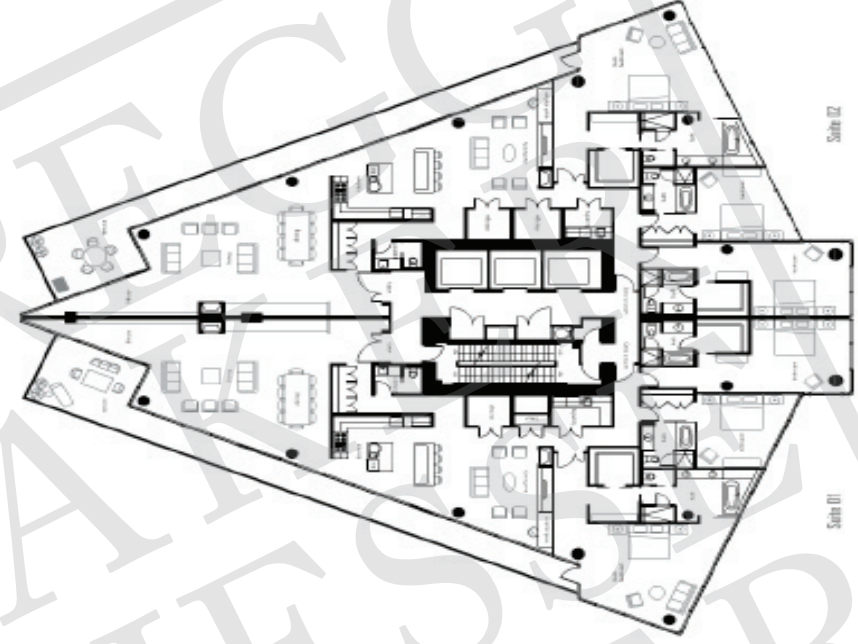

SUITE 04 HARBOUR/MOUNTAINS

1:10000 N.A.P.F.

RESET IMAGE
TYPICAL VIEW
ZOOM IN
ZOOM OUT

Lower Penthouse
Level 41

Suite 01 3755 sf

Suite 02 3718 sf

19 20 21 22 23 24 25 26 27 28 29 30 31 32 33 34 35 36 37 38 39 40 41 42

WING STARTS ON