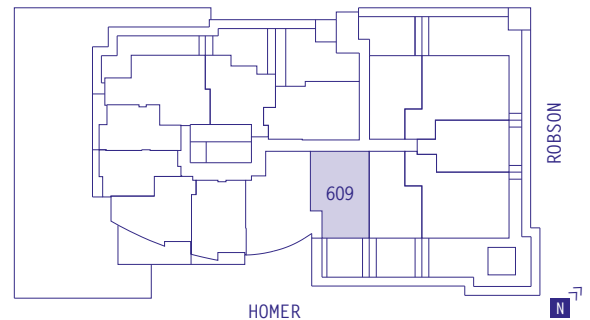

## SUITE 609

1 BEDROOM + DEN

Enclosed Area 750 sq ft

Balcony 57 sq ft

Total Area 807 sq ft

\*Ceiling heights of approximately 8'6" over the majority of the living/dining and bedroom areas.

The Developer reserves the right to make modifications and changes to building design, specifications, features, ceiling heights and floorplans without notification. Room sets are for illustration purposes only. These matters will be governed entirely by the terms of the purchase contract and by the information provided for in the disclosure statement.