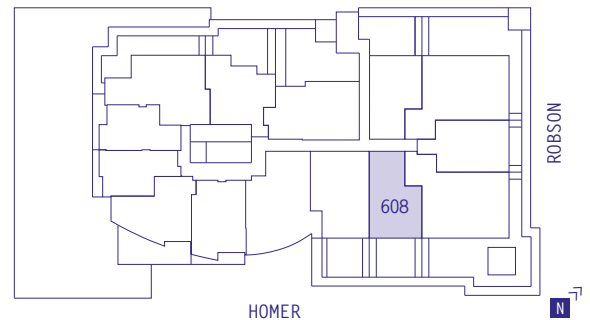

SUITE 608

1 BEDROOM

Enclosed Area 610 sq ft

Balcony 65 sq ft

Total Area 675 sq ft

*Ceiling heights of approximately 8'6" over the majority of the living/dining and bedroom areas.

The Developer reserves the right to make modifications and changes to building design, specifications, features, ceiling heights and floorplans without notification. Room sets are for illustration purposes only. These matters will be governed entirely by the terms of the purchase contract and by the information provided for in the disclosure statement.