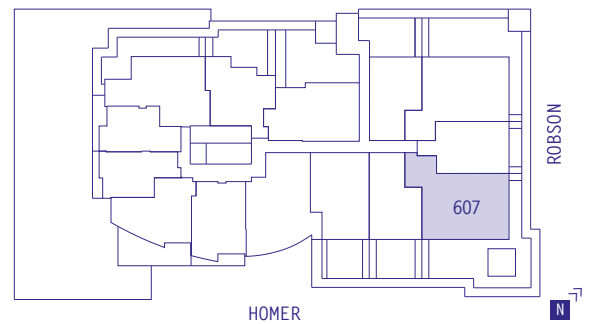

SUITE 607

2 BEDROOM

Enclosed Area 1045 sq ft

Balcony 62 sq ft

Total Area 1107 sq ft

*Ceiling heights of approximately 8'6" over the majority of the living/dining and bedroom areas.

The Developer reserves the right to make modifications and changes to building design, specifications, features, ceiling heights and floorplans without notification. Room sets are for illustration purposes only. These matters will be governed entirely by the terms of the purchase contract and by the information provided for in the disclosure statement.