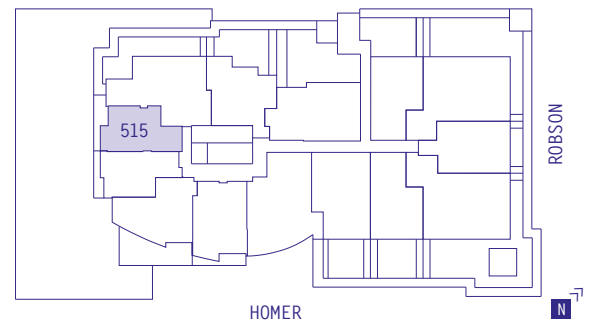

## SUITE 515

1 BEDROOM

Enclosed Area 533 sq ft

Balcony 89 sq ft

Total Area 622 sq ft

\*Ceiling heights of approximately 8'6" over the majority of the living/dining and bedroom areas.

The Developer reserves the right to make modifications and changes to building design, specifications, features, ceiling heights and floorplans without notification. Room sets are for illustration purposes only. These matters will be governed entirely by the terms of the purchase contract and by the information provided for in the disclosure statement.