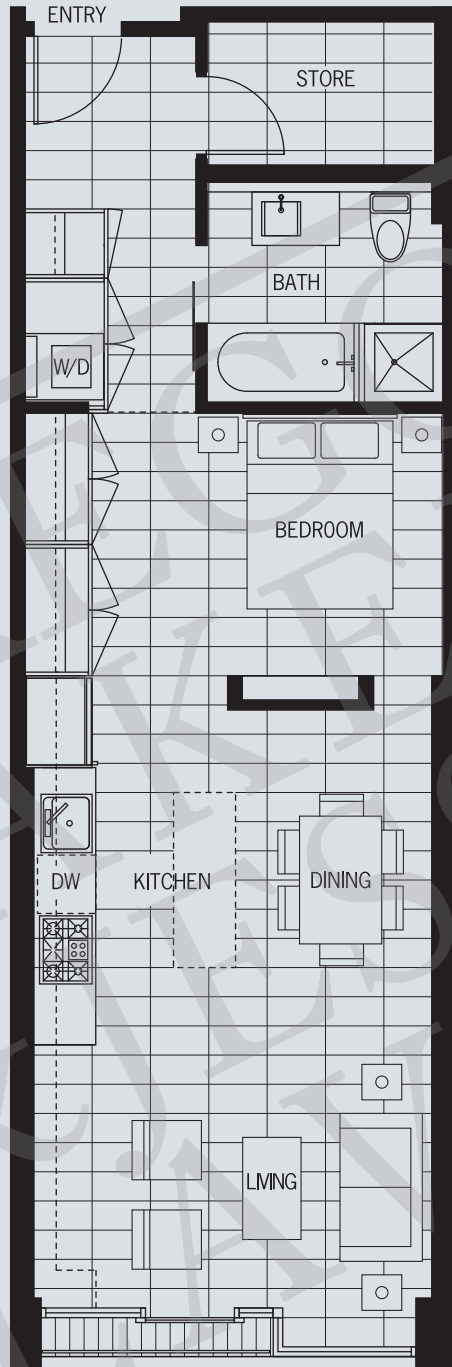

D

FLOORS 3 TO 7

33

1 BEDROOM
SUITES 306 TO 706, 307 TO 707
664 SQ FT