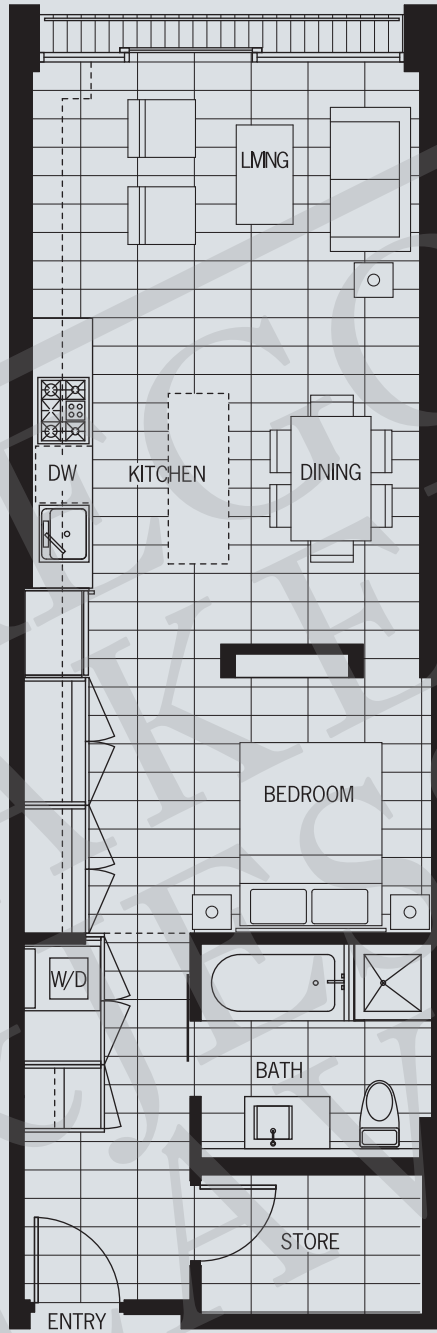

C

FLOORS 2 TO 7

33

1 BEDROOM
 SUITES 202 TO 702, 203 TO 703, 208 TO 708
 656 TO 764 SQ FT

- * Balcony shown on units 208, 302, 303, 308, 408, 508, 608 + 708
- * Balcony for units 403, 502, 603 + 702 is approximately 80 sq ft
- * Balcony is enclosed for units 402, 503, 602 + 703, adding approximately 80 sq ft
- * Balcony for units 202 + 203 is approximately 140 sq ft