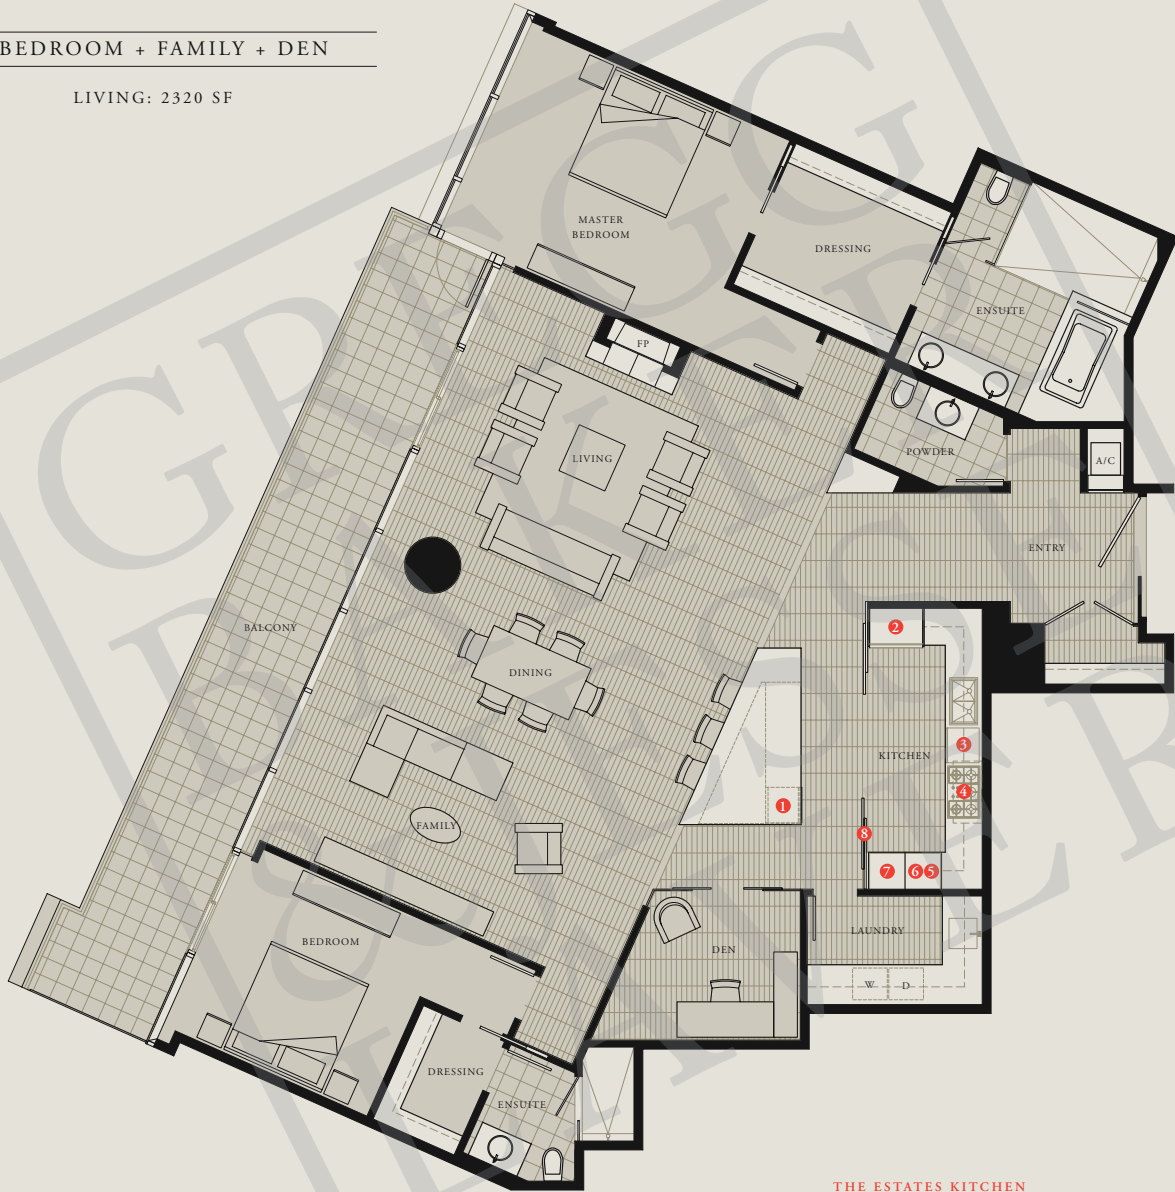

Estate

OS

2 BEDROOM + FAMILY + DEN

LIVING: 2320 SF

WEST CORDOVA

LEVELS 26-31

THE ESTATES KITCHEN

Featuring Boffi cabinetry from Italy

- 1 Sub-Zero wine cooler/refrigeration drawers
- 2 Sub-Zero refrigerator
- 3 Miele dishwasher
- 4 Miele gas cooktop
- 5 Miele microwave/speed oven (above)
- 6 Miele wall oven (below)
- 7 Miele built-in coffee machine
- 8 Schmalenbach glass sliding walls

DIMENSIONS, SIZES, SPECIFICATIONS, LAYOUTS AND MATERIALS ARE APPROXIMATE ONLY AND SUBJECT TO CHANGE WITHOUT NOTICE. B.E.O.E.