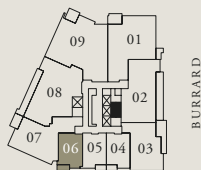

Estate

06

1 BEDROOM

LIVING: 733 - 742 SF

WEST CORDOVA

LEVELS 24-31

THE ESTATES KITCHEN
Featuring Boffi cabinetry from Italy

- 1 Sub-Zero refrigerator
- 2 Miele gas cooktop (above)
- 3 Miele wall oven (below)
- 4 Miele dishwasher
- 5 Miele microwave/speed oven