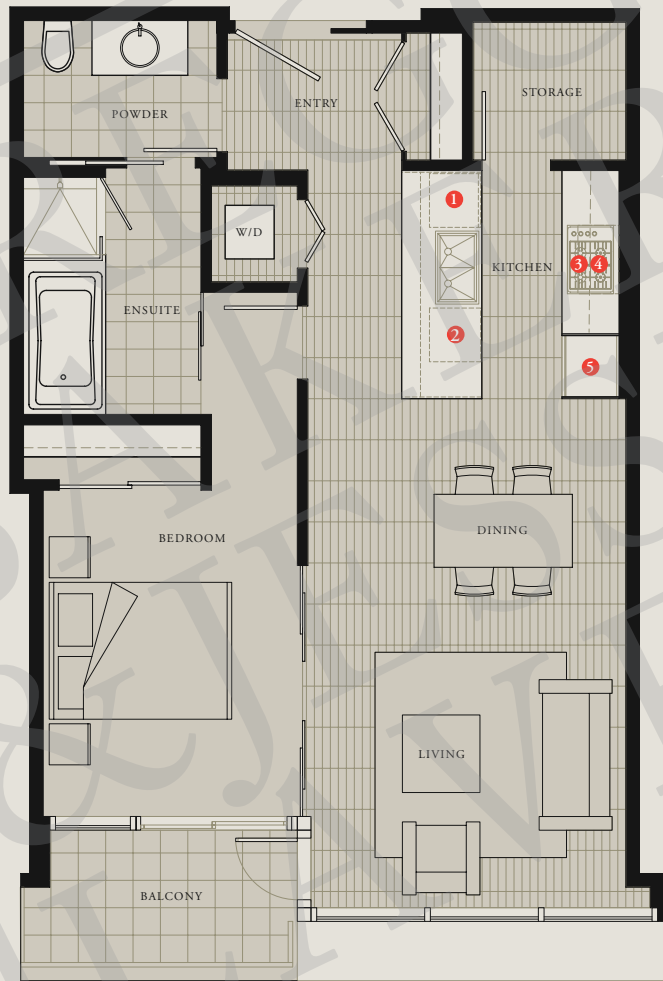

Estate

04

1 BEDROOM

LIVING: 727 SF

WEST CORDOVA

LEVELS 24-31

THE ESTATES KITCHEN
Featuring Boffi cabinetry from Italy

- 1 Miele dishwasher
- 2 Miele microwave/speed oven
- 3 Miele gas cooktop (above)
- 4 Miele wall oven (below)
- 5 Sub-Zero refrigerator

DIMENSIONS, SIZES, SPECIFICATIONS, LAYOUTS AND MATERIALS ARE APPROXIMATE ONLY AND SUBJECT TO CHANGE WITHOUT NOTICE. B.S.O.E.