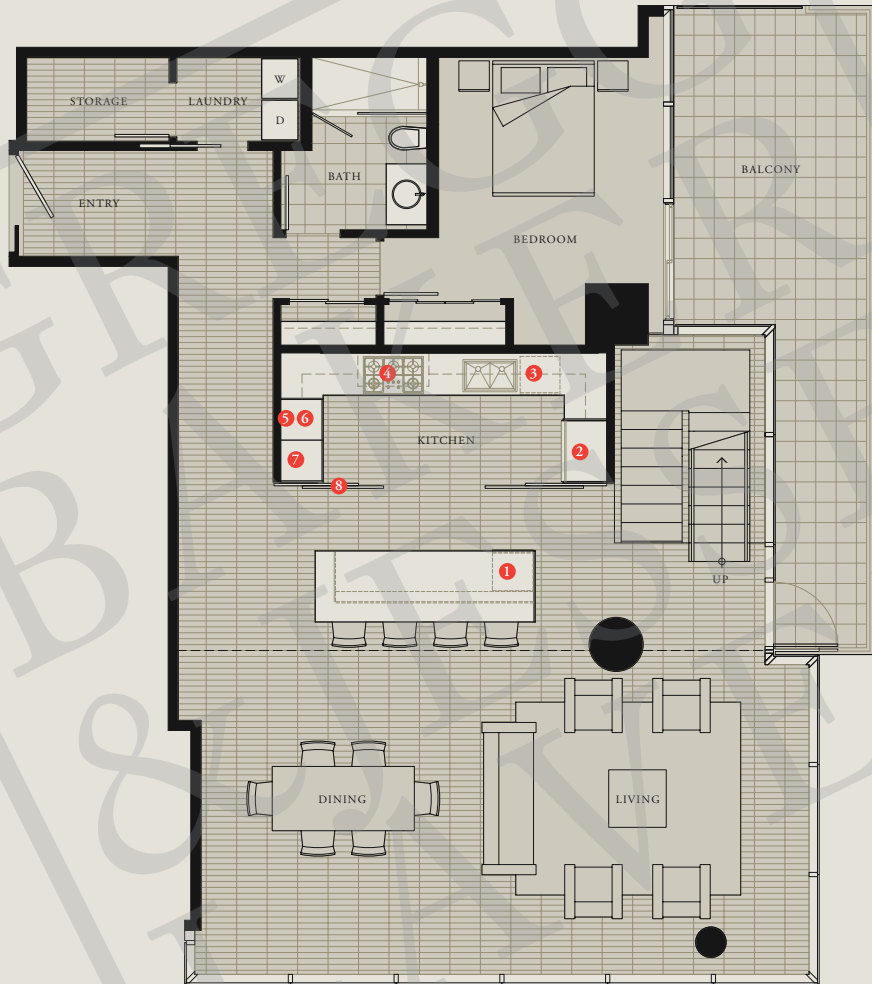

2 BEDROOM + DEN

LOWER LIVING: 1416 SF
 UPPER LIVING: 891 SF

LOWER LIVING

THE ESTATES KITCHEN
 Featuring Boffi cabinetry from Italy

- 1 Sub-Zero wine cooler/refrigeration drawers
- 2 Sub-Zero refrigerator
- 3 Miele dishwasher
- 4 Miele gas cooktop
- 5 Miele microwave/speed oven (above)
- 6 Miele wall oven (below)
- 7 Miele built-in coffee machine
- 8 Schmalenbach glass sliding walls

WEST CORDOVA

LOWER LEVELS 24, 26, 28, 30

DIMENSIONS, SIZES, SPECIFICATIONS, LAYOUTS AND MATERIALS ARE APPROXIMATE ONLY AND SUBJECT TO CHANGE WITHOUT NOTICE. ©2011