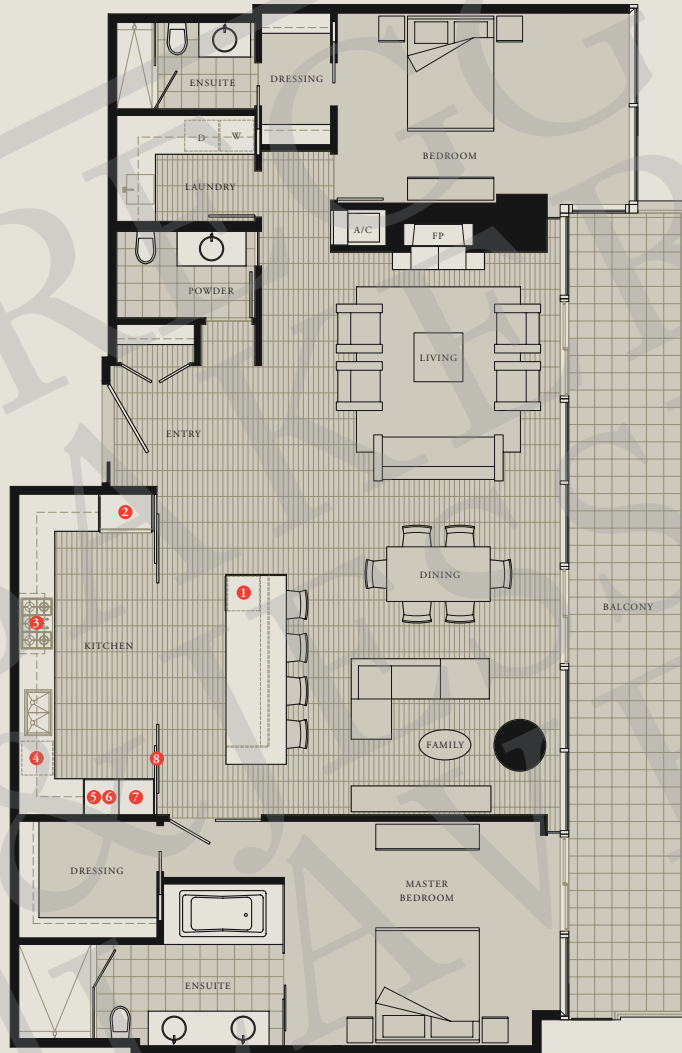

Estate

02

2 BEDROOM + FAMILY

LIVING: 1865 SF

WEST CORDOVA

LEVELS 28-31

THE ESTATES KITCHEN

Featuring Boffi cabinetry from Italy

- 1 Sub-Zero wine cooler/refrigeration drawers
- 2 Sub-Zero refrigerator
- 3 Miele gas cooktop
- 4 Miele dishwasher
- 5 Miele microwave/speed oven (above)
- 6 Miele wall oven (below)
- 7 Miele built-in coffee machine
- 8 Schmalenbach glass sliding walls

DIMENSIONS, SIZES, SPECIFICATIONS, LAYOUTS AND MATERIALS ARE APPROXIMATE ONLY AND SUBJECT TO CHANGE WITHOUT NOTICE. E.A.O.E.