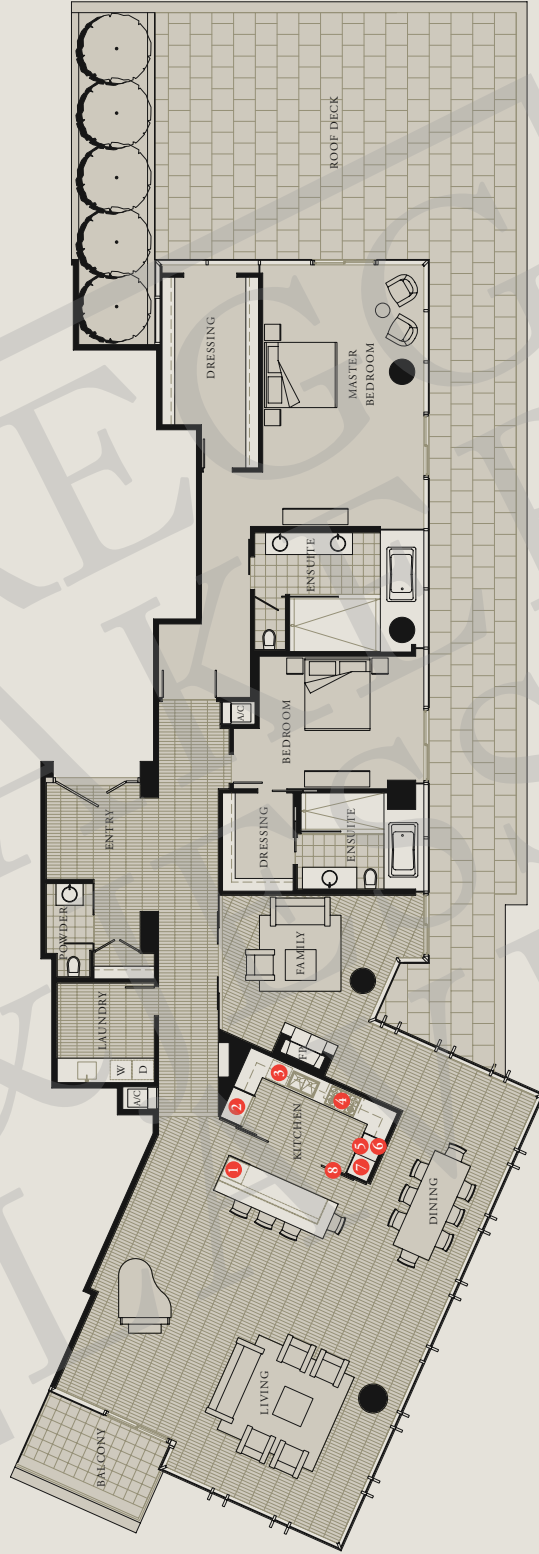

Sub Penthouse Estate

2 BEDROOM + FAMILY

LIVING: 3558 SF

**THE ESTATES KITCHEN**  
*Featuring Boffi cabinetry from Italy*

- 1 Sub-Zero wine cooler/refrigeration drawers
- 2 Sub-Zero refrigerator
- 3 Miele dishwasher
- 4 Miele gas cooktop
- 5 Miele microwave/speed oven (above)
- 6 Miele wall oven (below)
- 7 Miele built-in coffee machine
- 8 Schmalenbach glass sliding walls

WEST CORDOVA

LEVEL 46