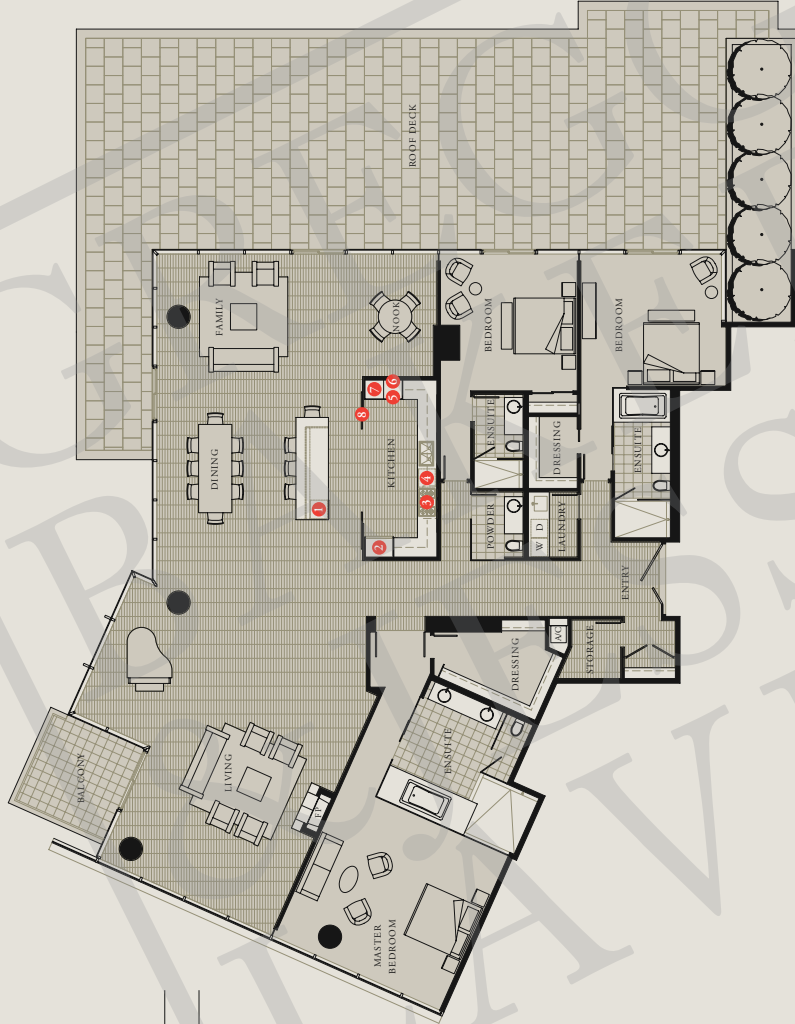

Sub Penthouse Estate

3 BEDROOM + FAMILY

LIVING: 4012 SF

THE ESTATES KITCHEN
Featuring Bogfi cabinetry from Italy

- 1 Sub-Zero wine cooler/refrigeration drawers
- 2 Sub-Zero refrigerator
- 3 Miele gas cooktop
- 4 Miele dishwasher
- 5 Miele microwave/speed oven (above)
- 6 Miele wall oven (below)
- 7 Miele built-in coffee machine
- 8 Schmalenbach glass sliding walls

WEST CORDOVA

LEVEL 46