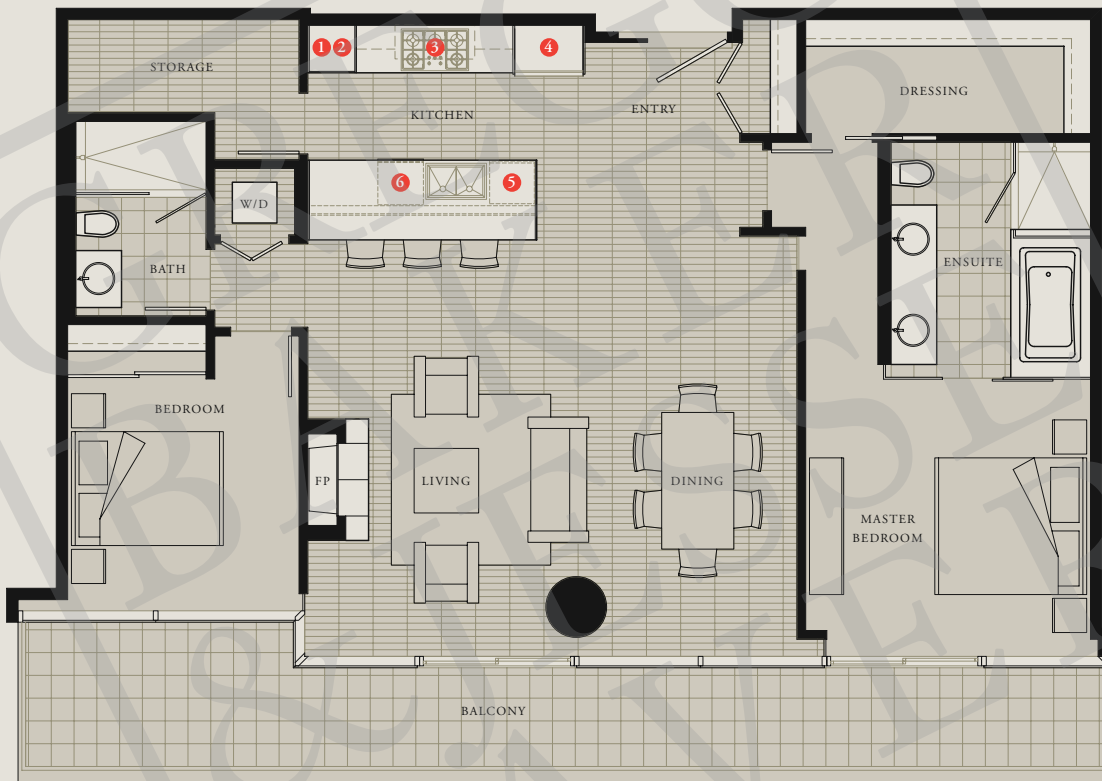

Estate

04

2 BEDROOM

LIVING: 1307 SF

WEST CORDOVA

LEVELS 33-45

**THE ESTATES KITCHEN**  
*Featuring Boffi cabinetry from Italy*

- 1 Miele microwave/speed oven (above)
- 2 Miele wall oven (below)
- 3 Miele gas cooktop
- 4 Sub-Zero refrigerator
- 5 Sub-Zero wine cooler/refrigeration drawers
- 6 Miele dishwasher

DIMENSIONS, SIZES, SPECIFICATIONS, LAYOUTS AND MATERIALS ARE APPROXIMATE ONLY AND SUBJECT TO CHANGE WITHOUT NOTICE. E.R.O.E.