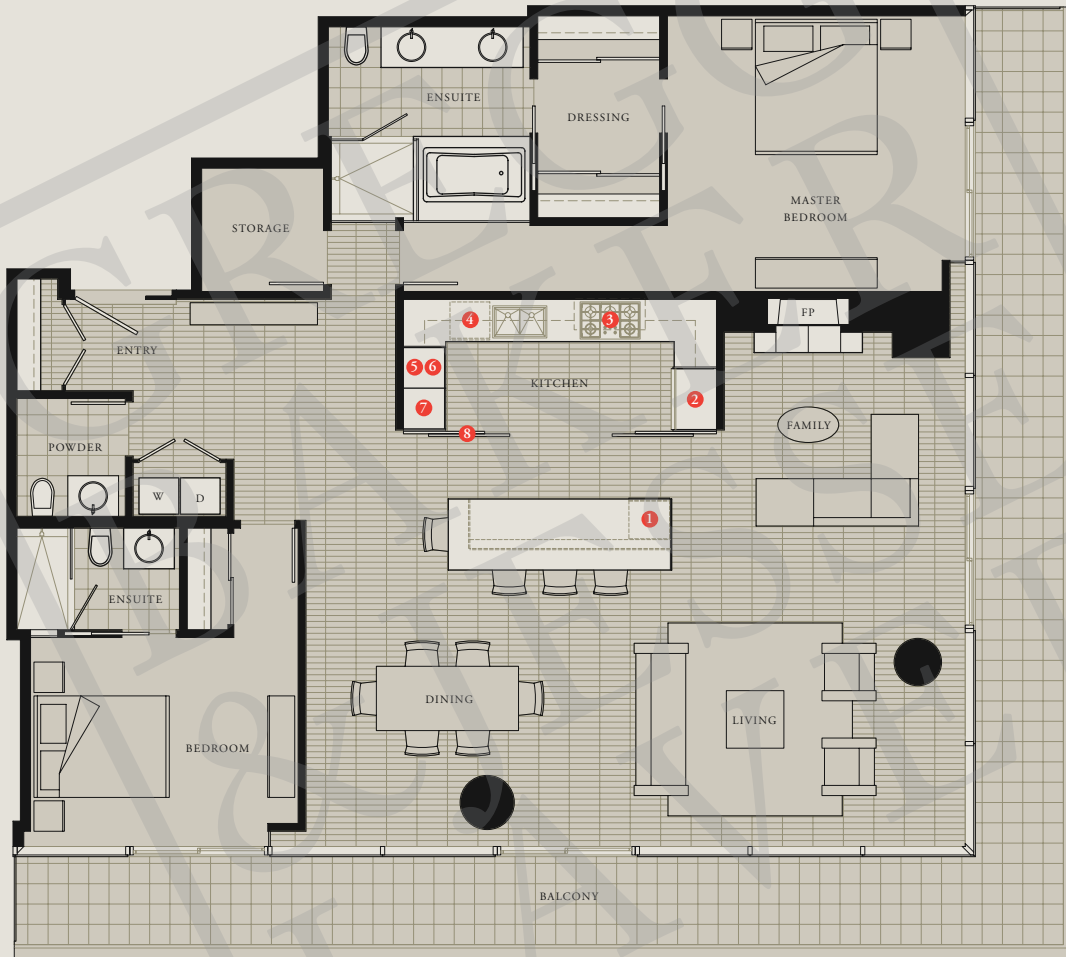

Estate

03

2 BEDROOM + FAMILY

LIVING: 1824 SF

WEST CORDOVA

LEVELS 33-45

THE ESTATES KITCHEN
Featuring Boffi cabinetry from Italy

- 1 Sub-Zero wine cooler/refrigeration drawers
- 2 Sub-Zero refrigerator
- 3 Miele gas cooktop
- 4 Miele dishwasher
- 5 Miele microwave/speed oven (above)
- 6 Miele wall oven (below)
- 7 Miele built-in coffee machine
- 8 Schmalenbach glass sliding walls

DIMENSIONS, SIZES, SPECIFICATIONS, LAYOUTS AND MATERIALS ARE APPROXIMATE ONLY AND SUBJECT TO CHANGE WITHOUT NOTICE. B.S.O.E.