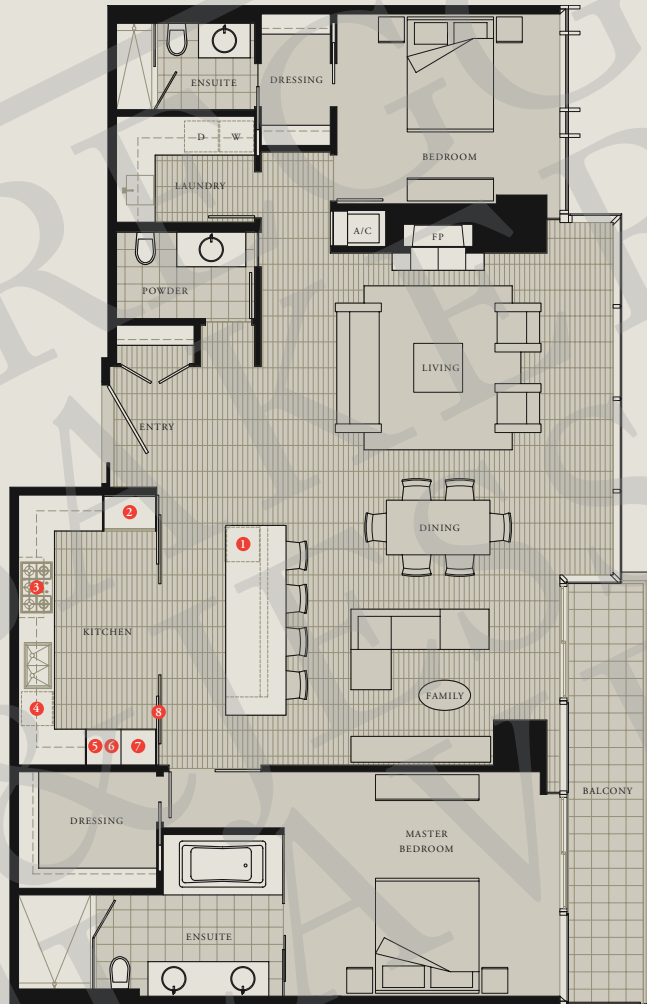

Estate

02

2 BEDROOM + FAMILY

LIVING: 1790 SF

THE ESTATES KITCHEN
Featuring Boffi cabinetry from Italy

- 1 Sub-Zero wine cooler/refrigeration drawers
- 2 Sub-Zero refrigerator
- 3 Miele gas cooktop
- 4 Miele dishwasher
- 5 Miele microwave/speed oven (above)
- 6 Miele wall oven (below)
- 7 Miele built-in coffee machine
- 8 Schmalenbach glass sliding walls

WEST CORDOVA

LEVELS 33-45

DIMENSIONS, SIZES, SPECIFICATIONS, LAYOUTS AND MATERIALS ARE APPROXIMATE ONLY AND SUBJECT TO CHANGE WITHOUT NOTICE. E.R.O.E.