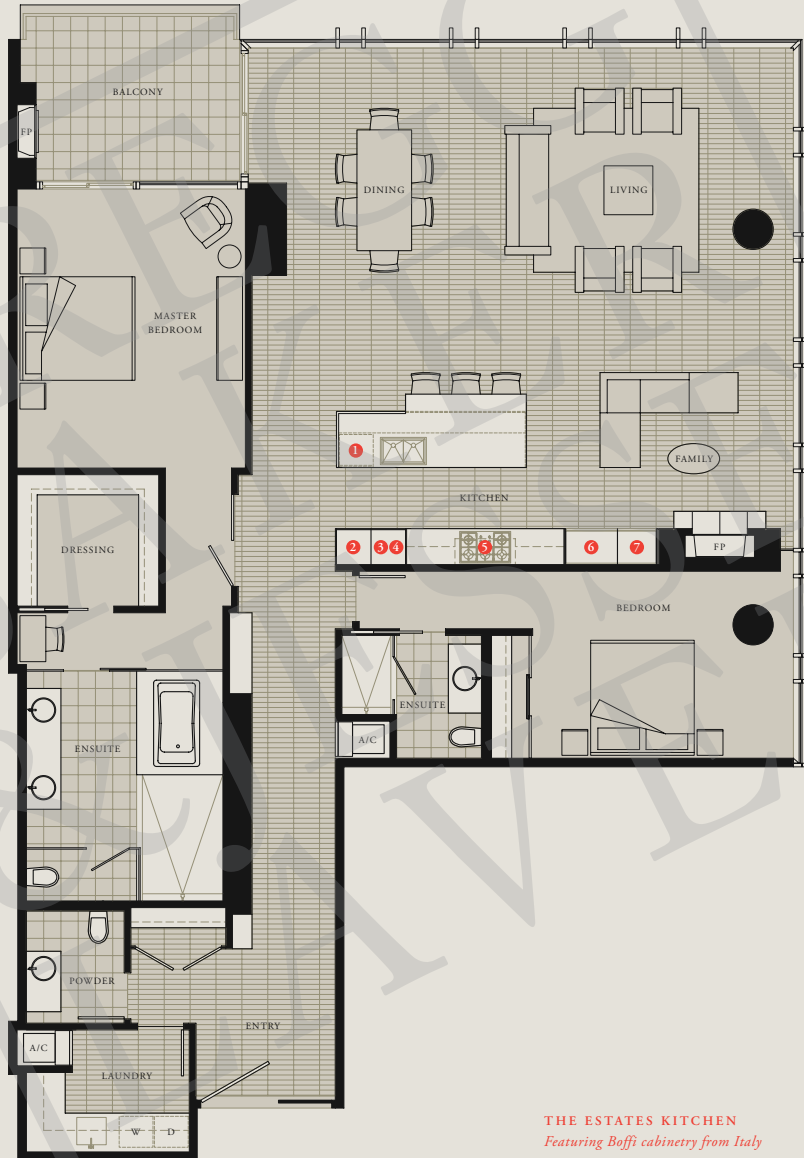

Estate

2 BEDROOM + FAMILY

LIVING: 2226 SF

WEST CORDOVA

LEVELS 32-45

THE ESTATES KITCHEN
Featuring Boffi cabinetry from Italy

- 1 Miele dishwasher
- 2 Miele built-in coffee machine
- 3 Miele microwave/speed oven (above)
- 4 Miele wall oven (below)
- 5 Miele gas cooktop
- 6 Sub-Zero refrigerator
- 7 Sub-Zero wine cooler/refrigeration drawers

DIMENSIONS, SIZES, SPECIFICATIONS, LAYOUTS AND MATERIALS ARE APPROXIMATE ONLY AND SUBJECT TO CHANGE WITHOUT NOTICE. B.S.O.E.