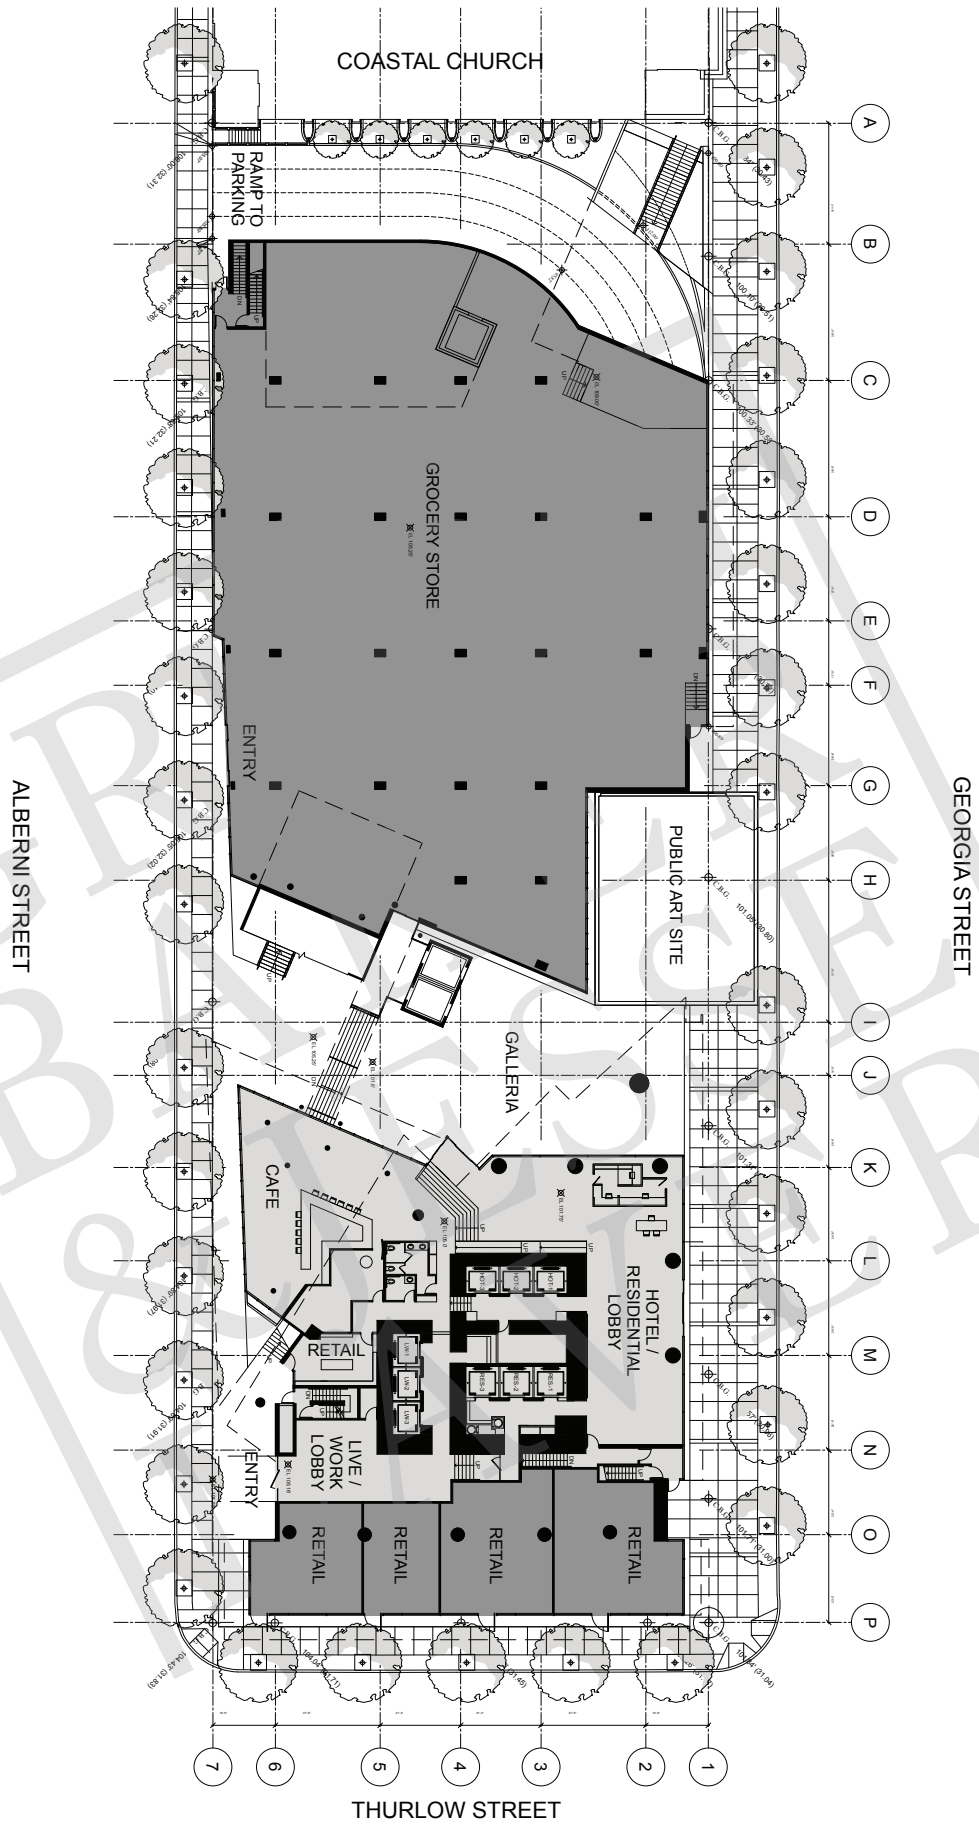

PRELIMINARY

LIVING SHANGRI-LA
1120 west georgia
vancouver b.c.

lobby
retail
levels 1 and 2

A3.1