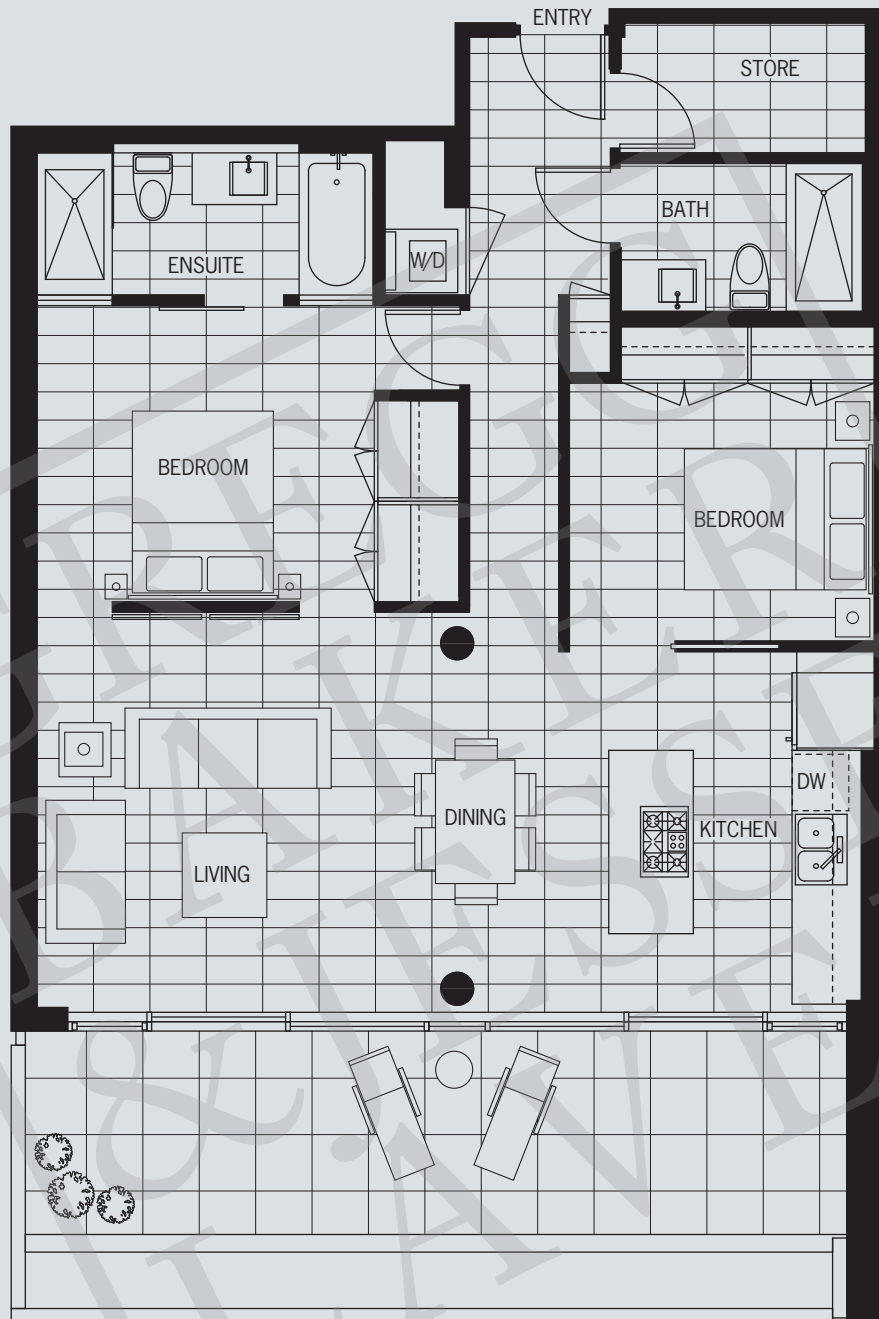

# K

FLOOR 8 + 9

33

**2 BEDROOM OR 1 BEDROOM + DEN**  
SUITES 806, 903  
1013 TO 1122 SQ FT

\* 903 is a 1 bedroom + den due to roof top stairs in the 2nd bedroom  
\* 903 has a Juliet balcony off living/dining area