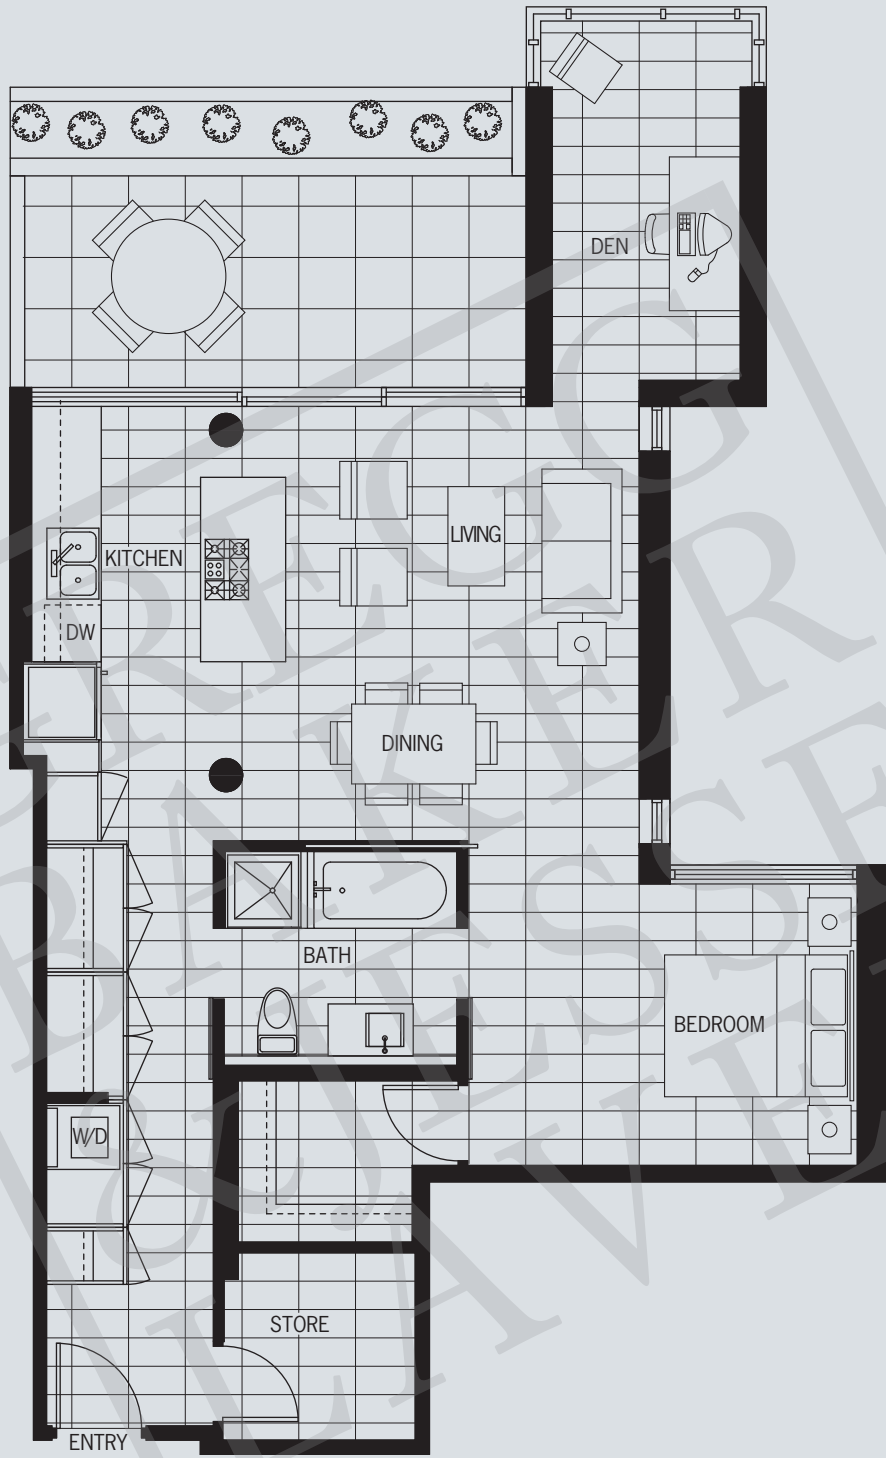

J

FLOORS 8 + 9

33

1 BEDROOM + DEN
SUITE 802
923 SQ FT

* See sales associate for details on 902