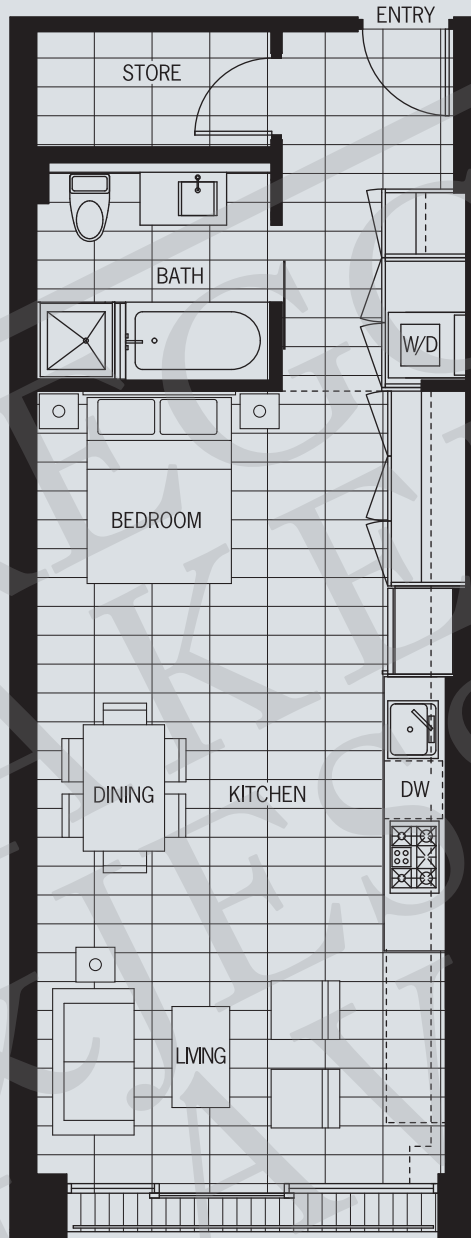

# B

FLOORS 2 TO 7

**1 BEDROOM**  
SUITES 209 TO 709  
626 SQ FT