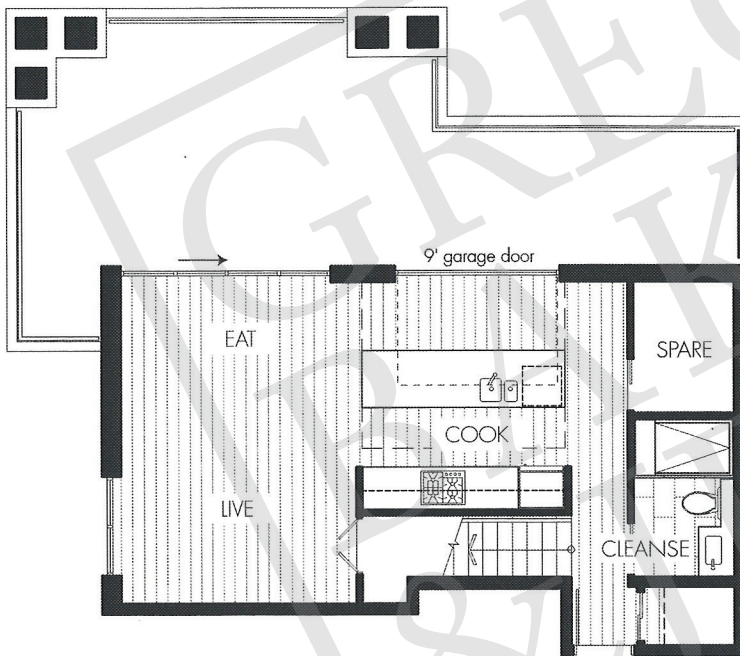

Level Seven

Level Eight 

531 BEATTY

PLAN PH5

1 BEDROOM

1,117 SQUARE FEET

METROLIVING
WORK LIVES BY HOW WE LIVE. HOW IT

Dimensions, sizes, specifications, layouts and materials are approximate only and subject to change without notice. E & E