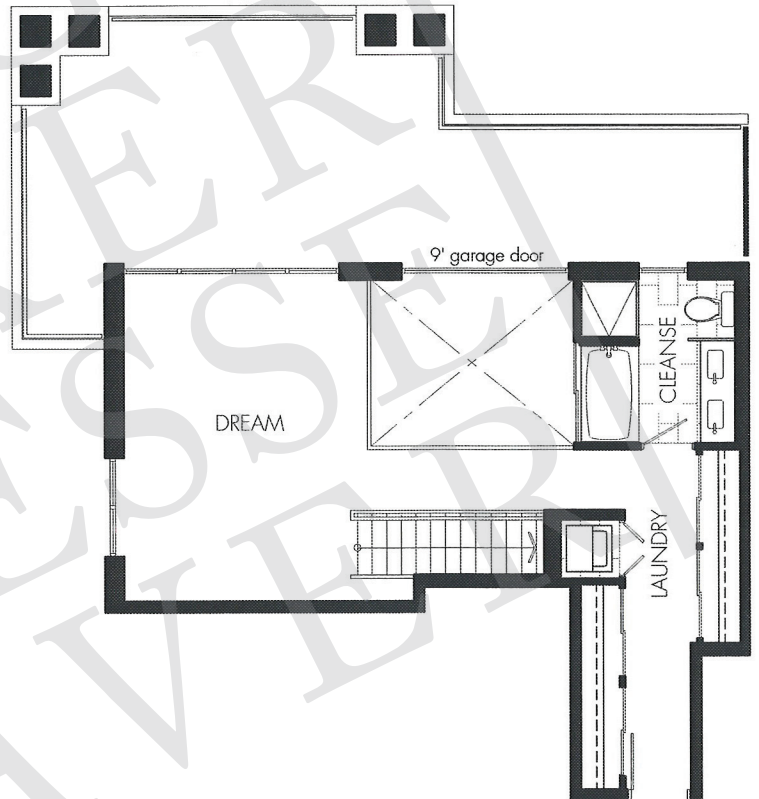

Level Seven

Level Eight 

531 BEATTY

PLAN PH5

1 BEDROOM

1,117 SQUARE FEET

METROLIVING
WORK LIVES BY HOW WE LIVE. HOW IT

Dimensions, sizes, specifications, layouts and materials are approximate only and subject to change without notice. E & E