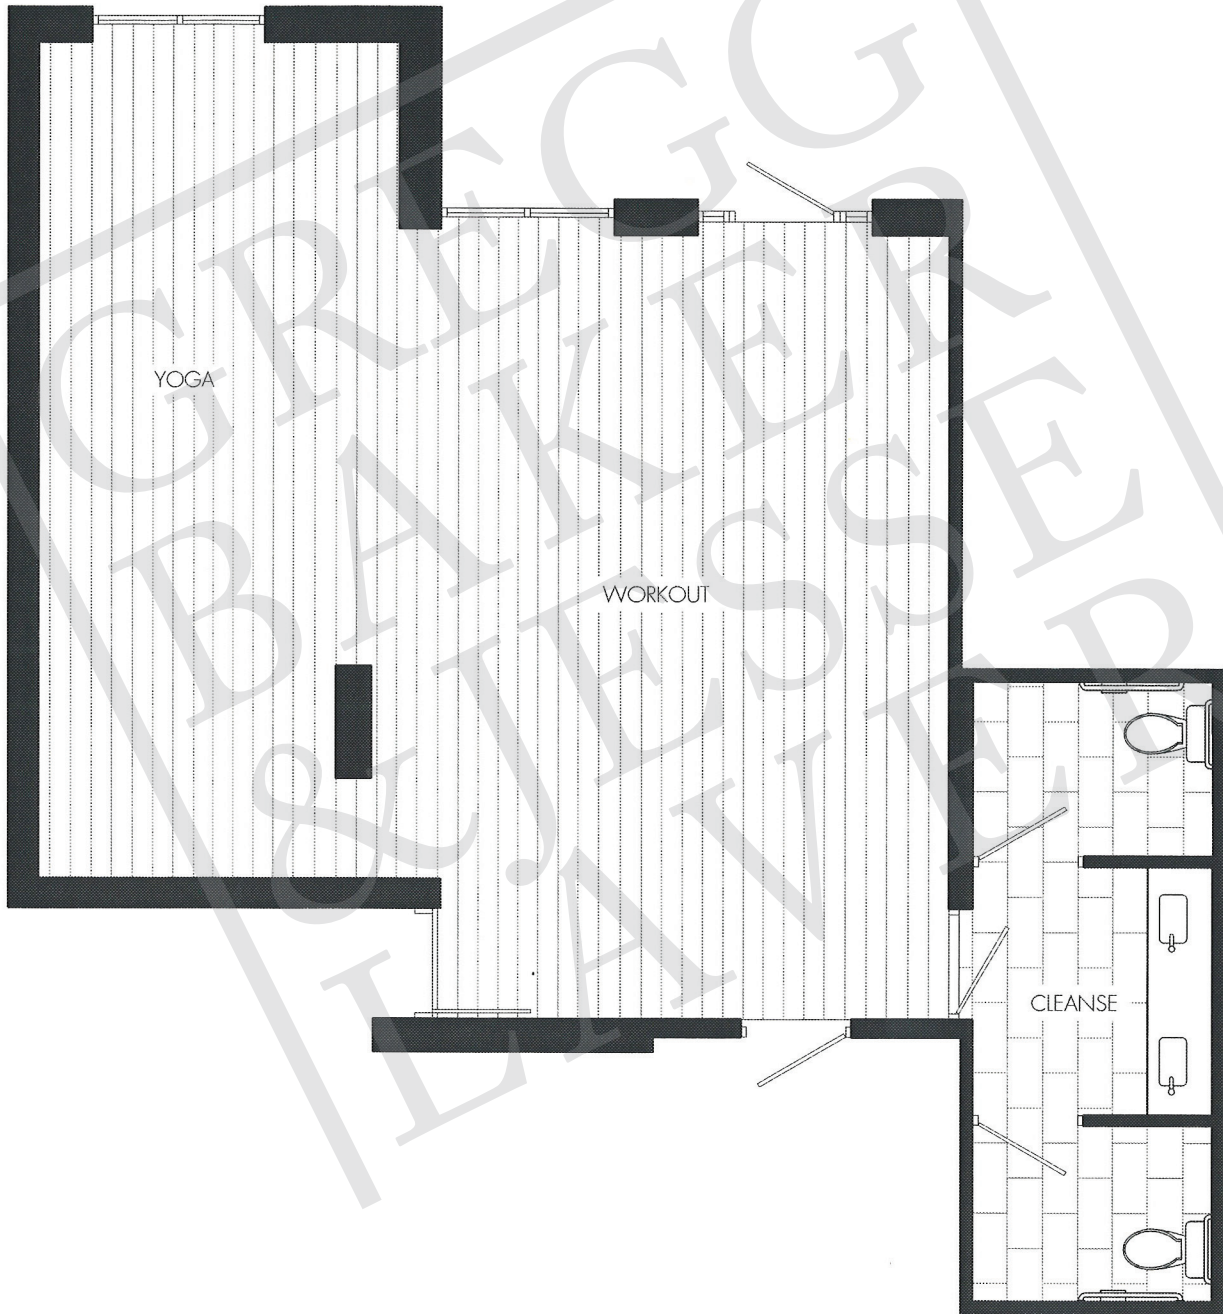

Level Two

531 BEATTY

PLAN GYM

FITNESS ROOM

808 SQUARE FEET

**METROLIVING**  
RESIDENTIAL COMMERCIAL CONSTRUCTION

Dimensions, sizes, specifications, layouts and materials are approximate only and subject to change without notice. E & E