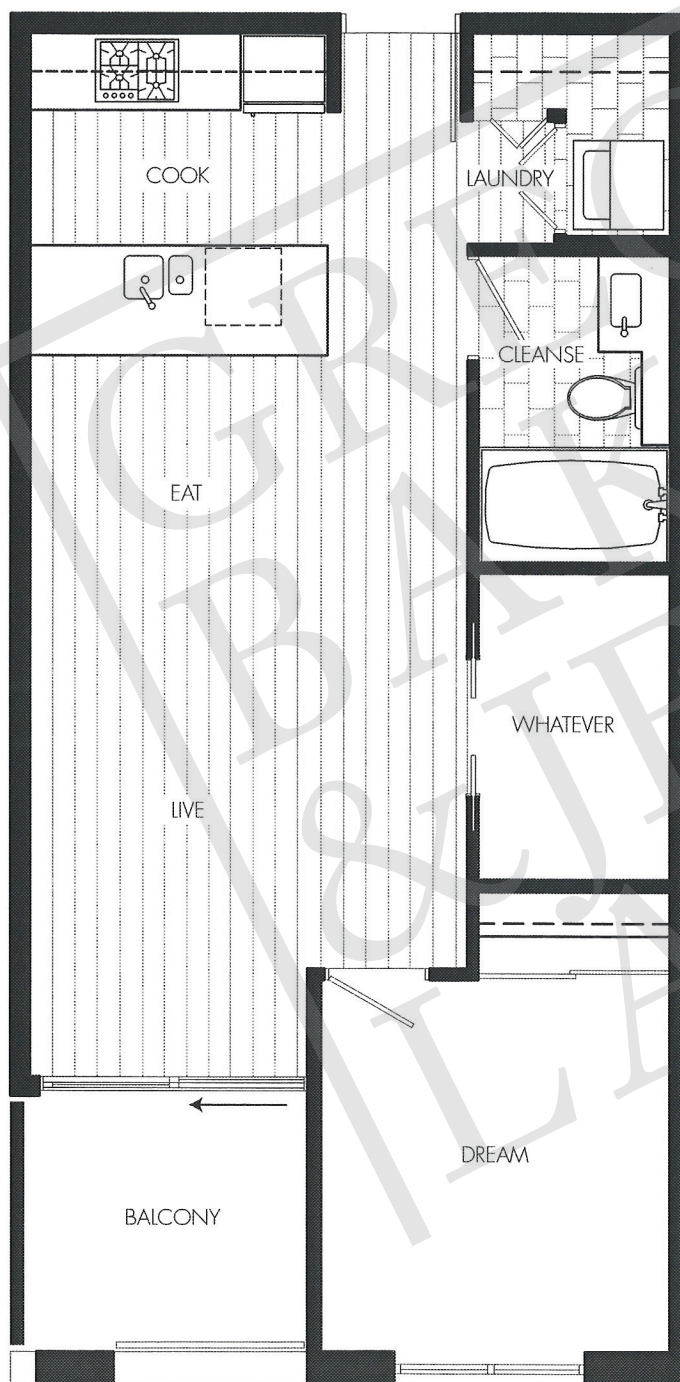

531 BEATTY

PLAN A NORTH

1 BEDROOM

558 SQUARE FEET

Level Two

Levels Three to Six

Dimensions, sizes, specifications, layouts and materials are approximate only and subject to change without notice. E. & O. E.