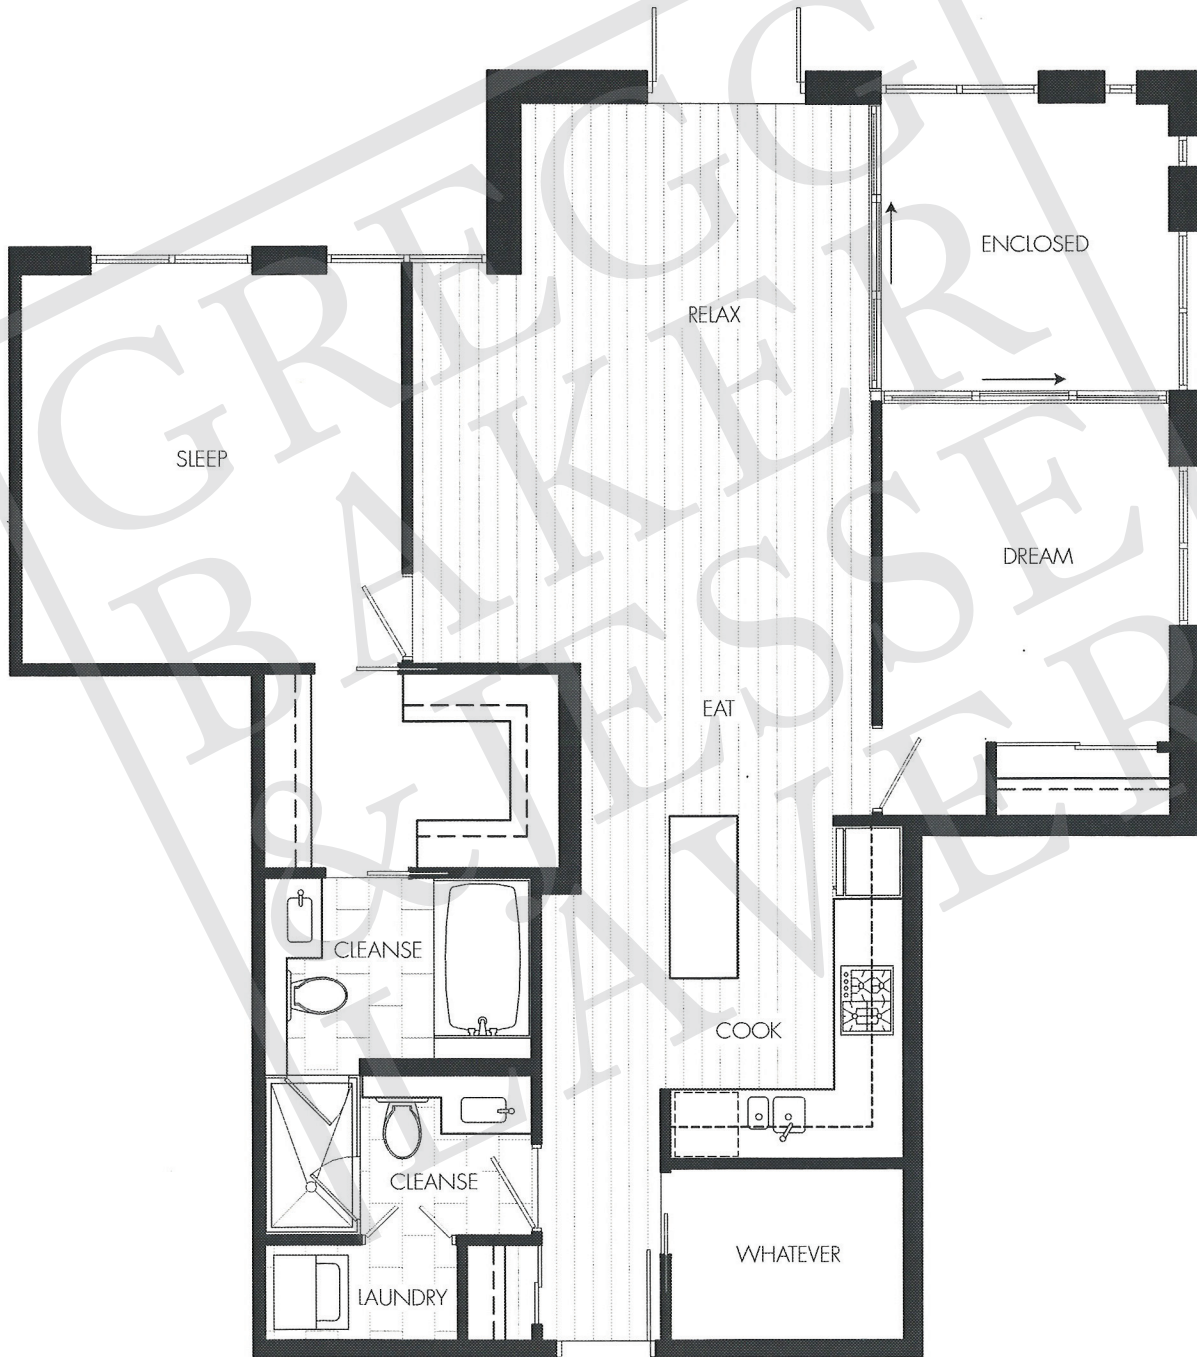

Level Two 

531 BEATTY

PLAN F

2 BEDROOMS

1,103 SQUARE FEET

METROLIVING
WE'RE INSPIRED BY HOW WE LIVE

Dimensions, sizes, specifications, layouts and materials are approximate only and subject to change without notice. E & E