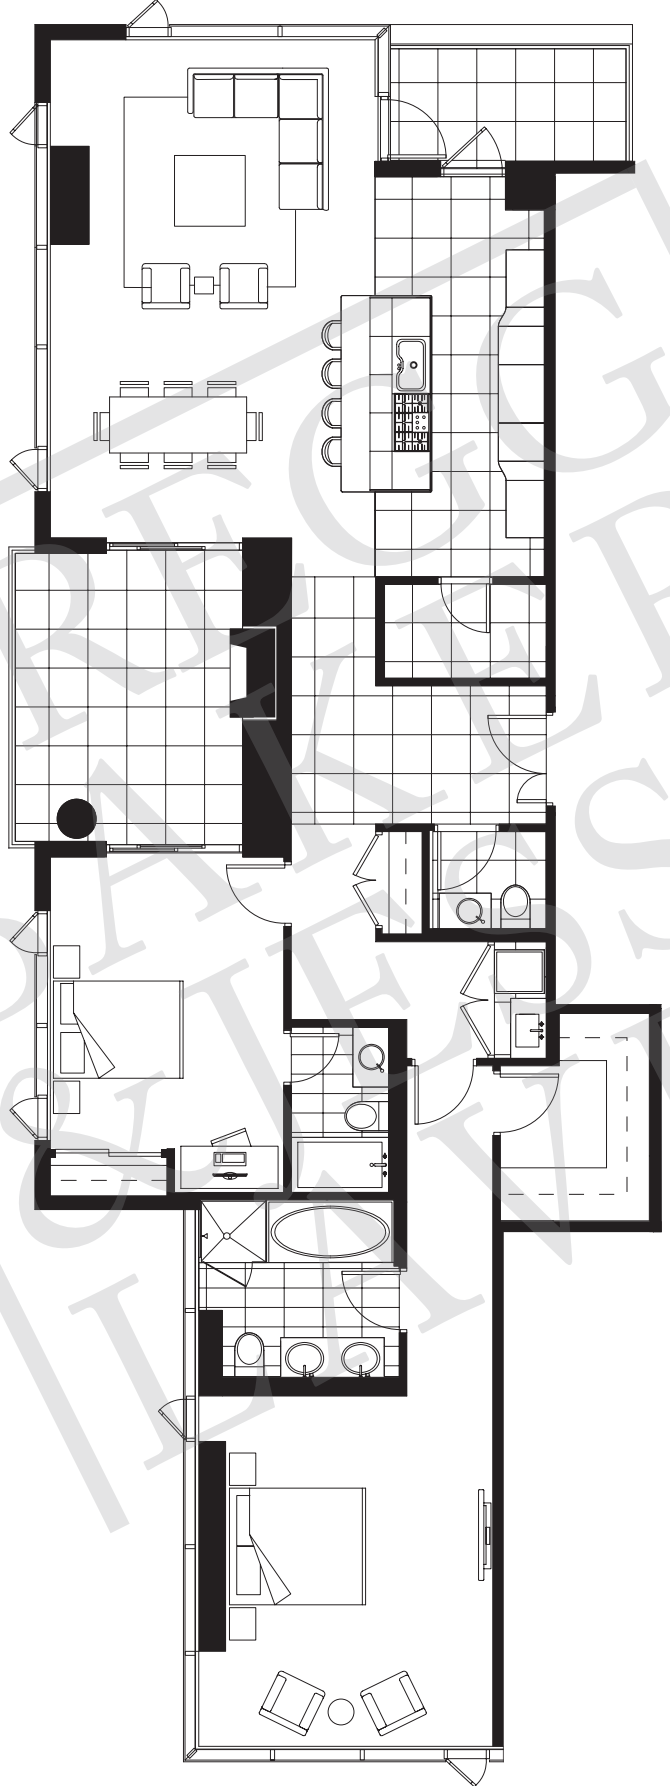

THREE
HARBOUR
GREEN

SUITE 03
FLOOR 9 - 23

2 Bedroom
1,800 sq.ft.

The developer reserves the right to make modifications and changes should they be necessary to maintain the high standards of these homes. All square footages shown are approximate. E.&O. E.