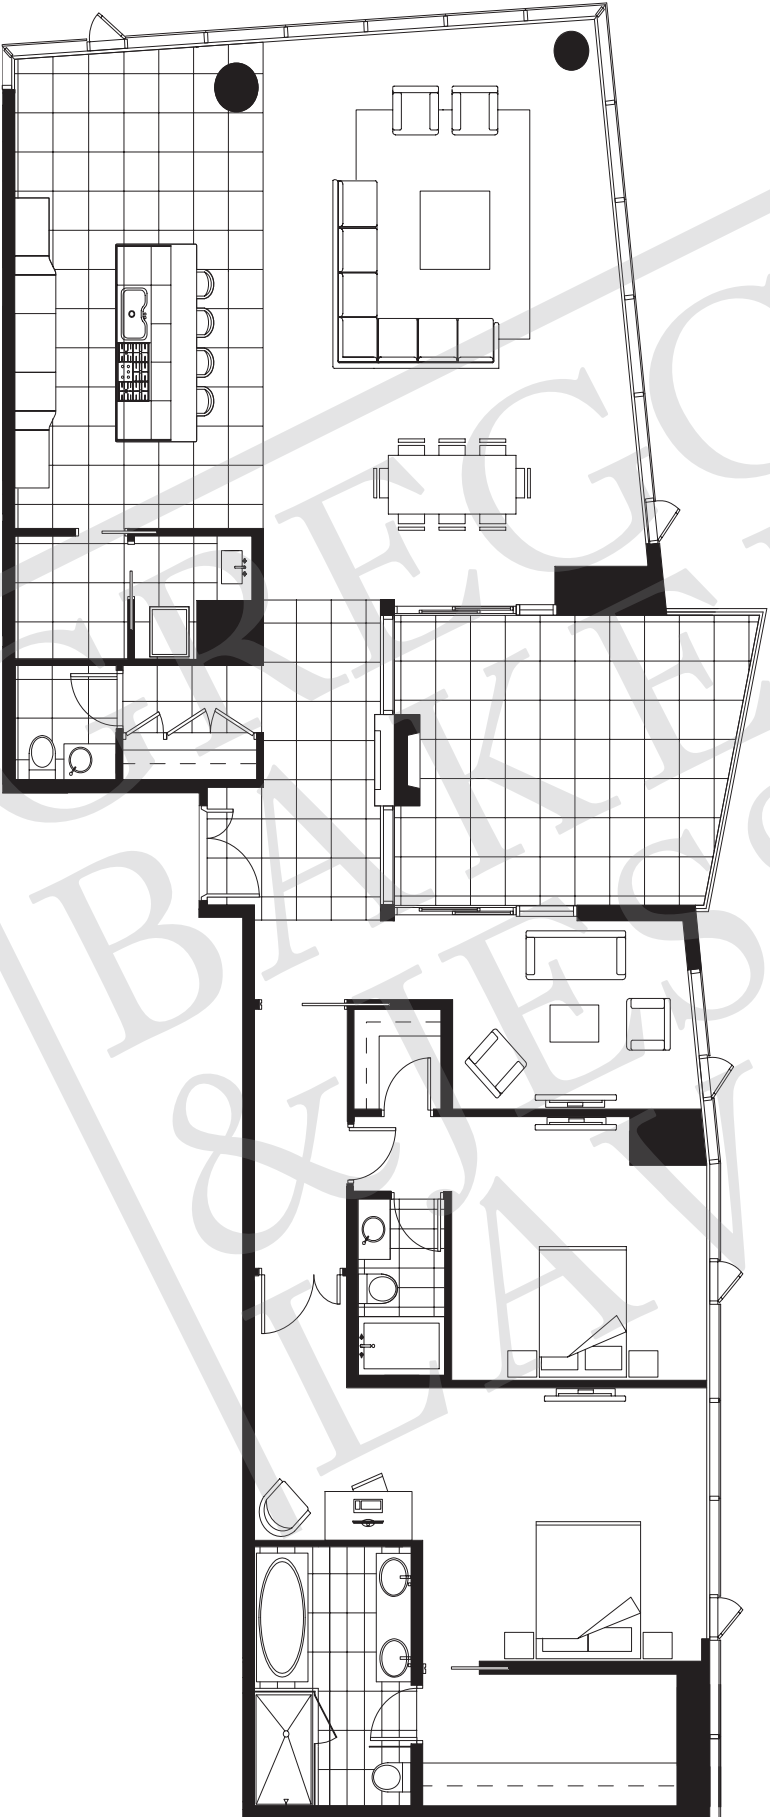

THREE
HARBOUR
GREEN

SUITE 02 FLOOR 9 - 23

2 Bedroom and Flex
2,600 sq.ft.

The developer reserves the right to make modifications and changes should they be necessary to maintain the high standards of these homes. All square footages shown are approximate. E.&O. E.