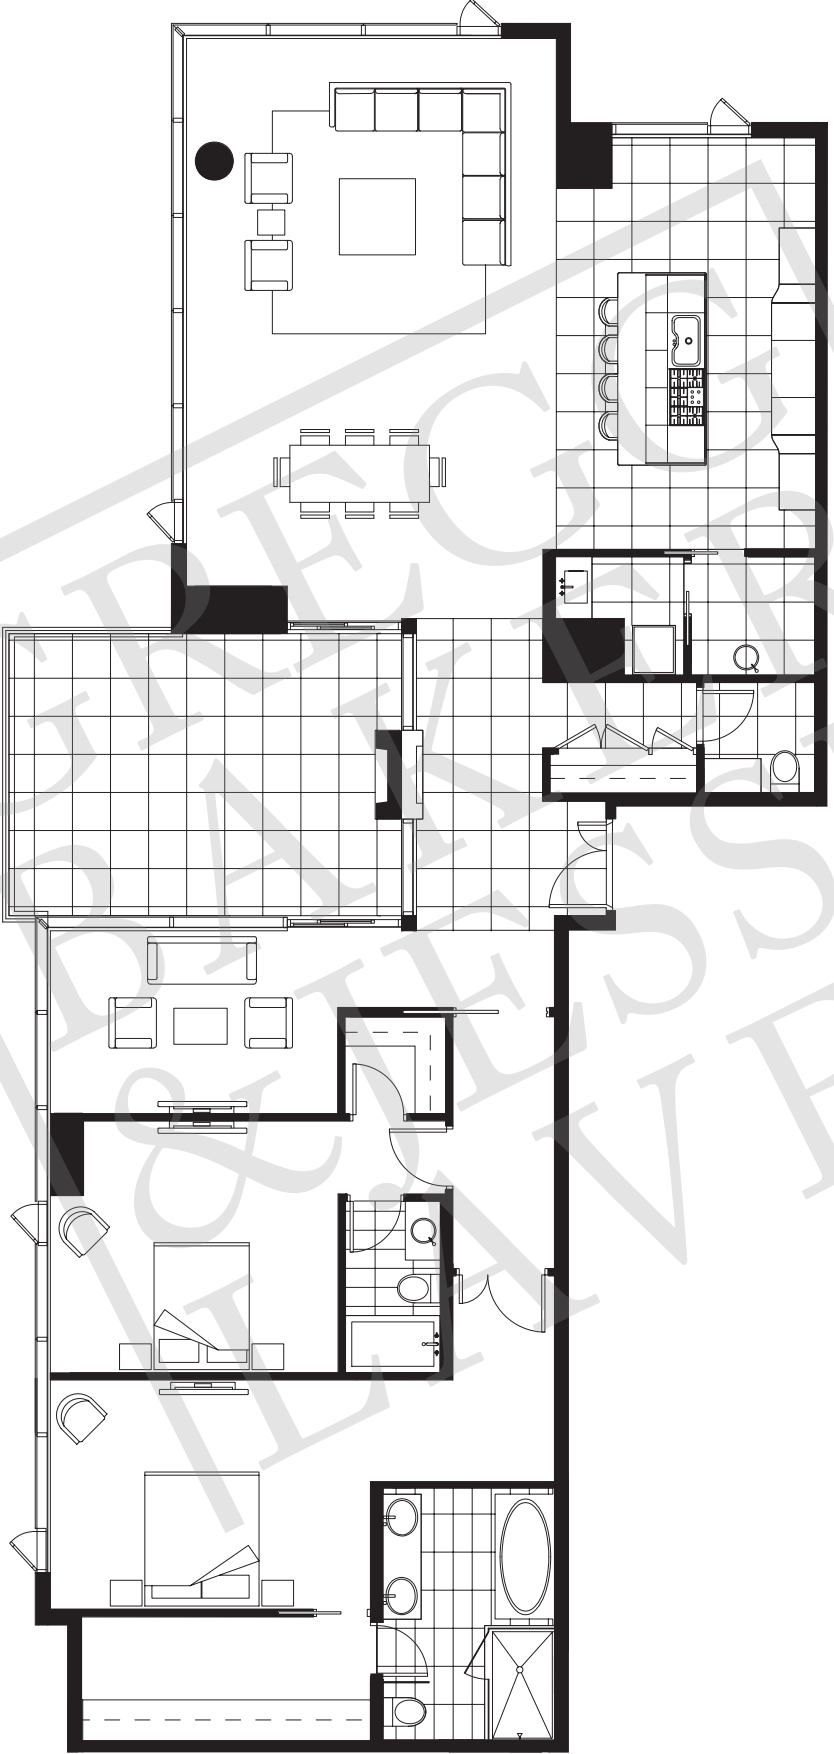

# SUITE 01 FLOOR 9 - 23

2 Bedroom and Flex  
2,500 sq.ft.

The developer reserves the right to make modifications and changes should they be necessary to maintain the high standards of these homes. All square footages shown are approximate. E.&O. E.