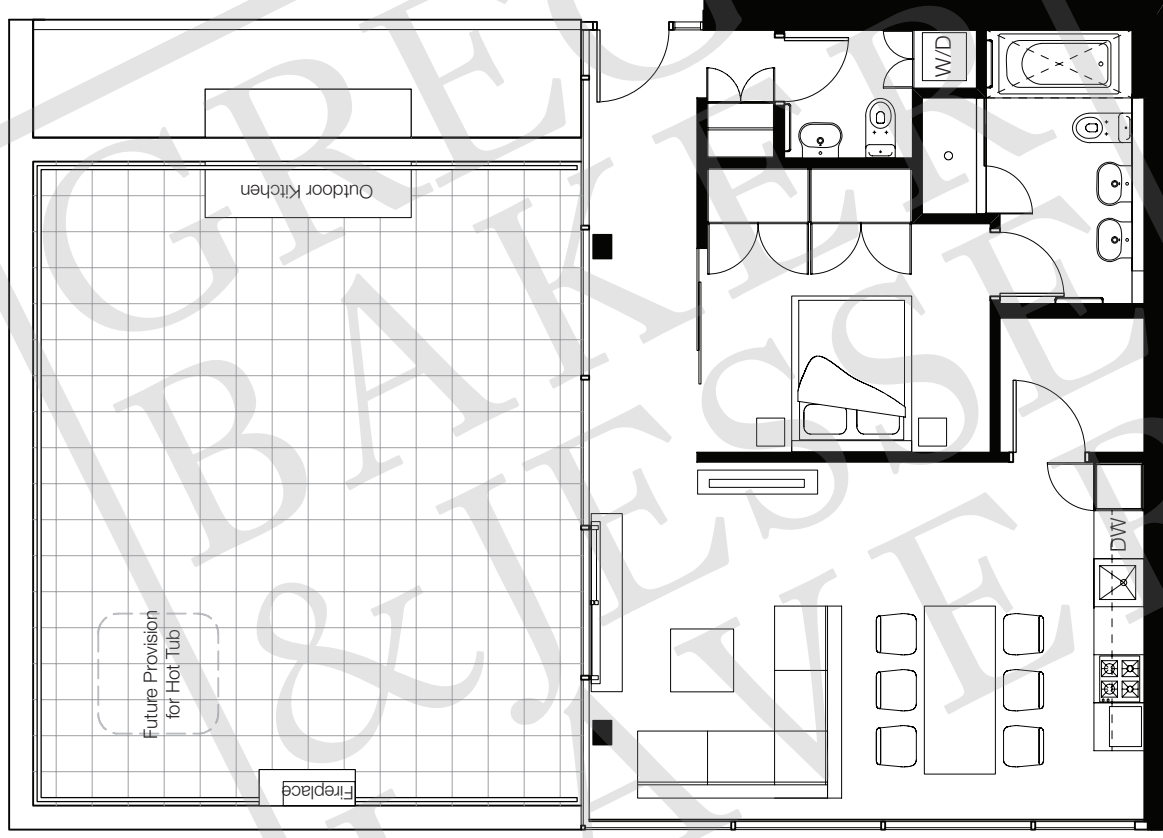

Suite 601

1 bedroom + den

1.5 bath

c.819 square feet

The developer reserves the right to make modifications and changes without notice to building design, specifications, features and floorplans. Final dimensions, floorplans and square footage may vary. E&OE