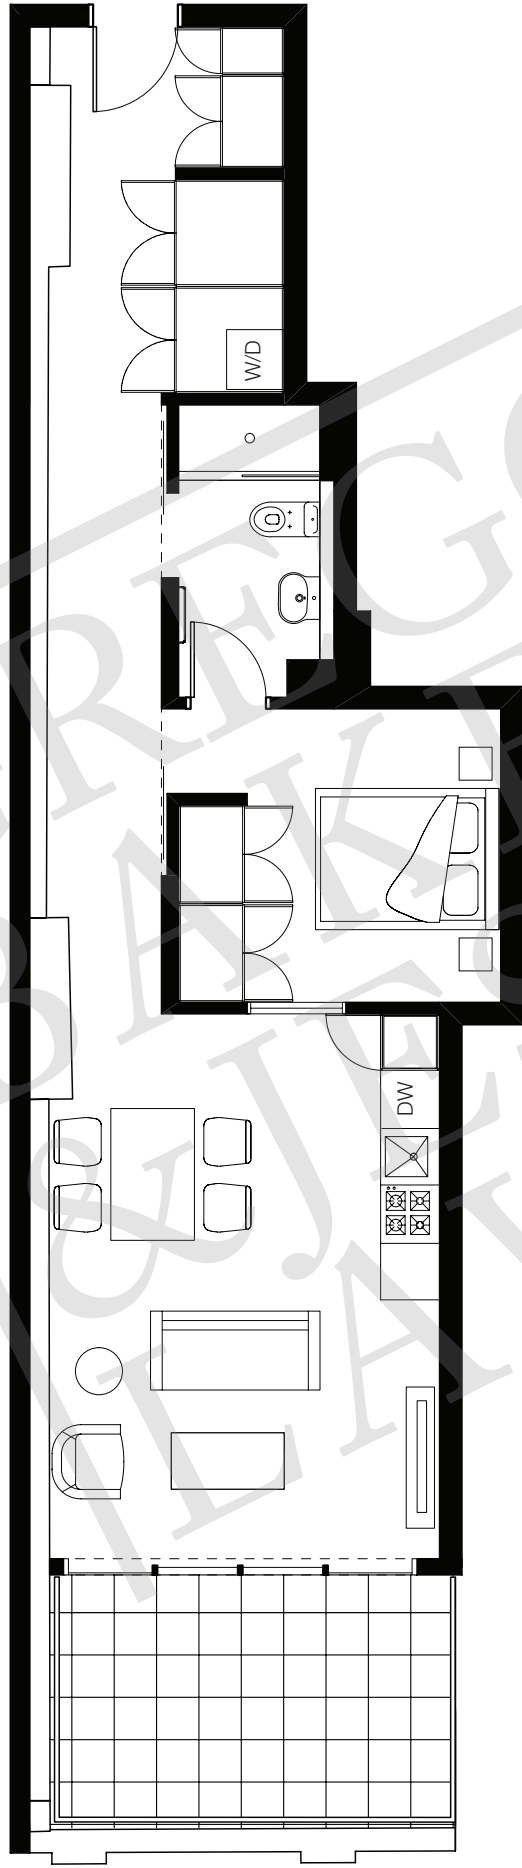

Suite 510 | 1 bedroom | 1 bath | c.743 square feet

The developer reserves the right to make modifications and changes without notice to building design, specifications, features and floorplans. Final dimensions, floorplans and square footage may vary. E&OE