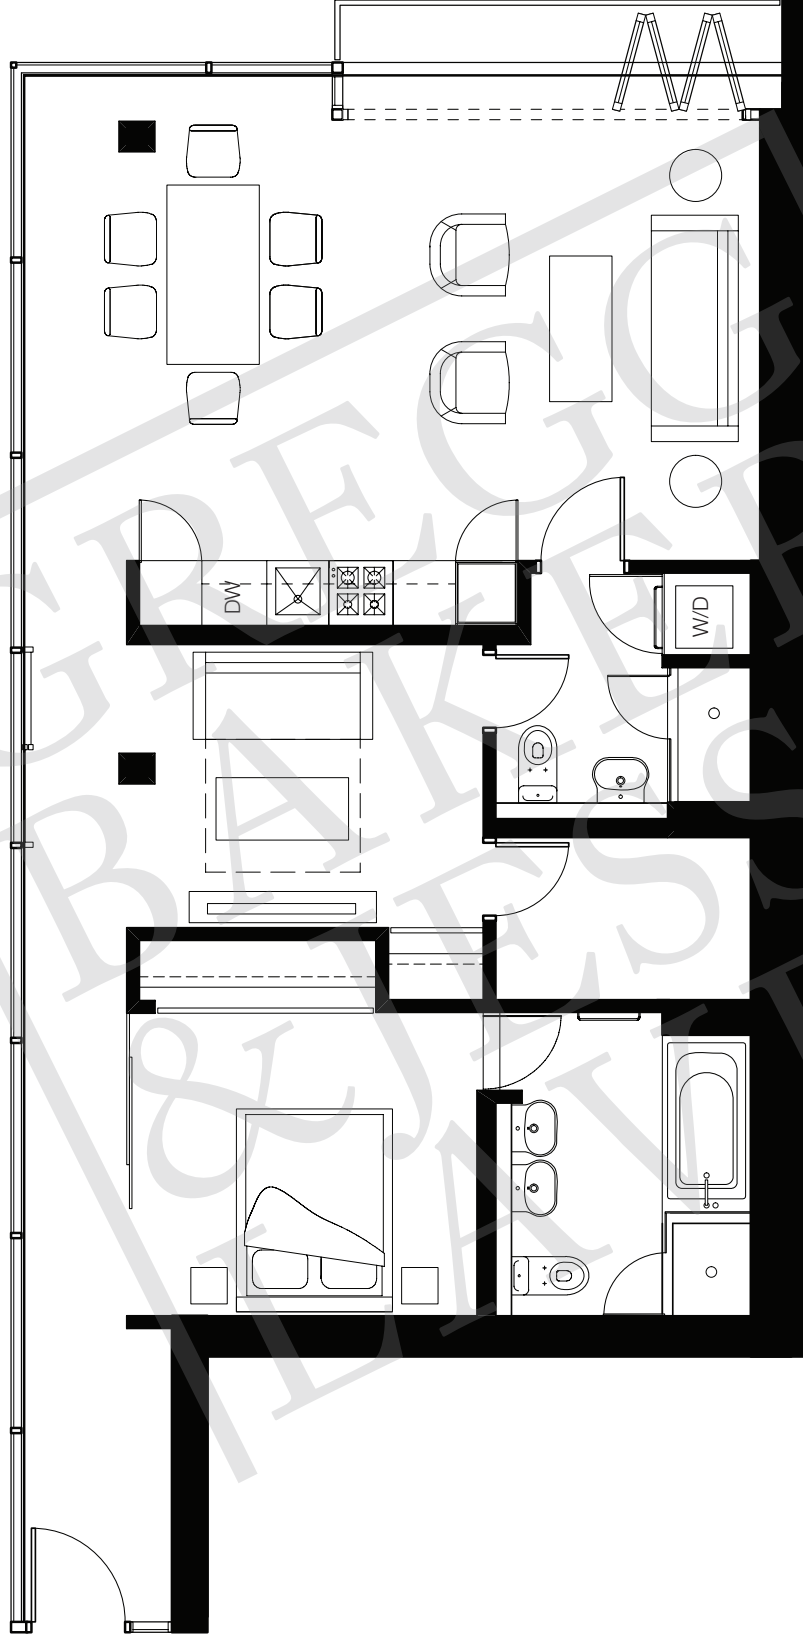

Suite 506 | 2 bedroom | 2 bath | c.1044 square feet

The developer reserves the right to make modifications and changes without notice to building design, specifications, features and floorplans. Final dimensions, floorplans and square footage may vary. E&OE