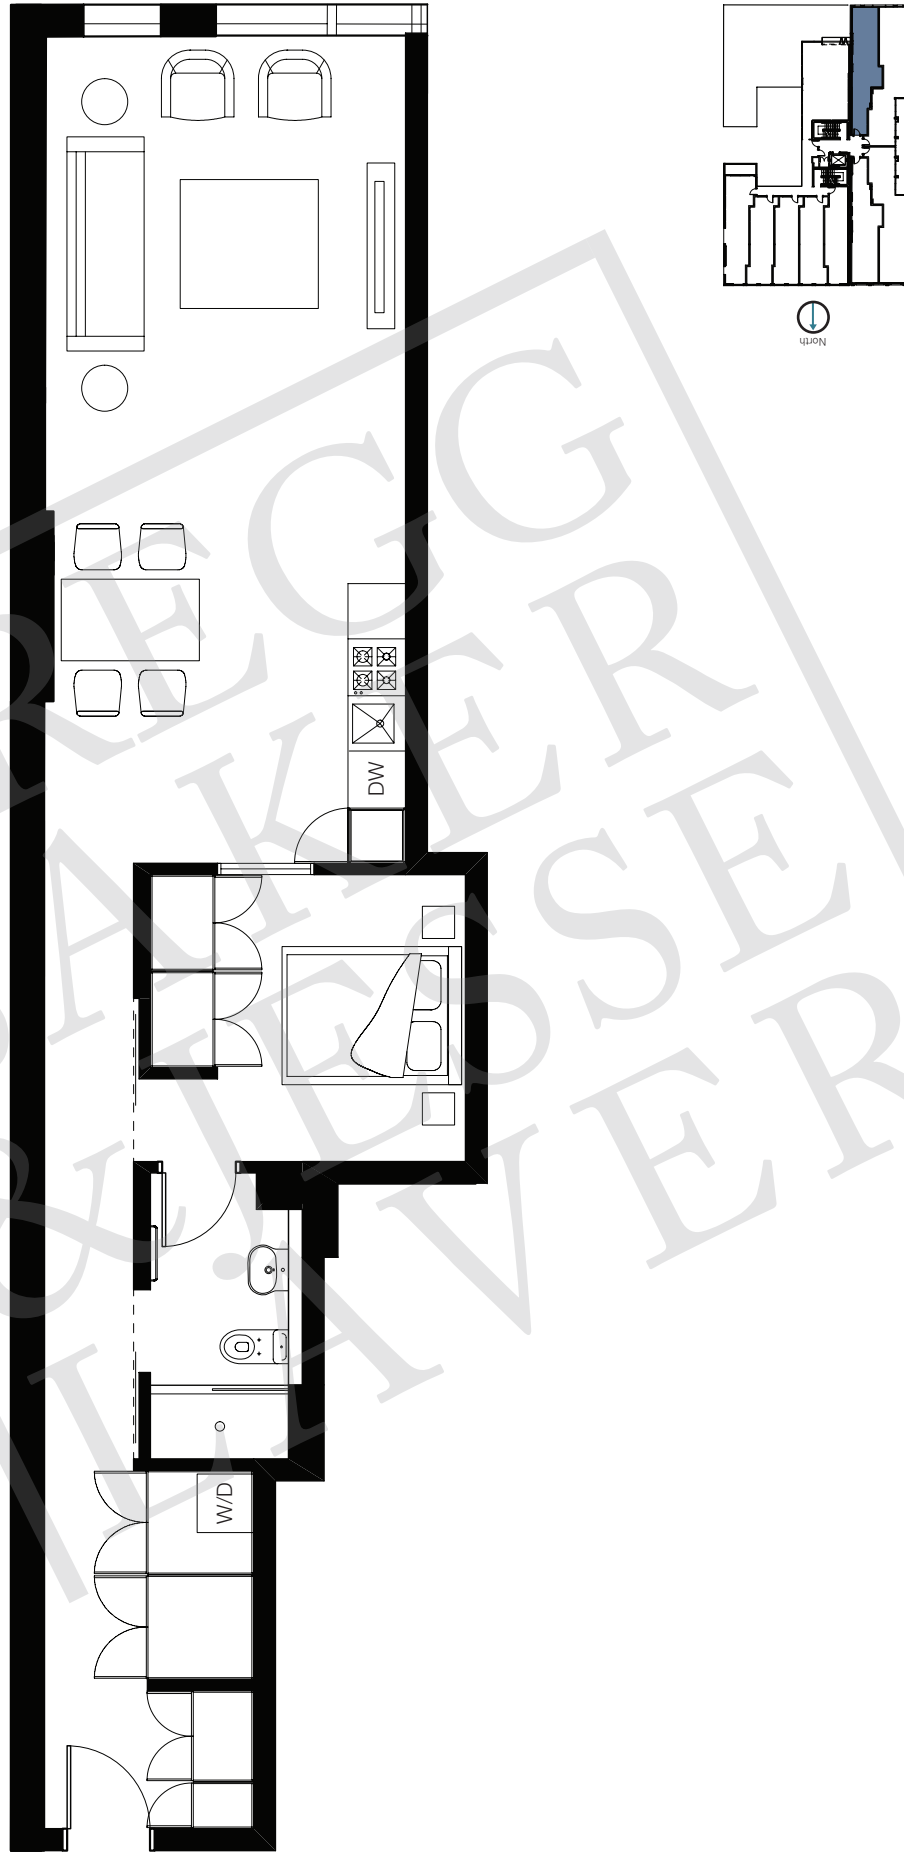

Suite 407 | 1 bedroom | 1 bath | c.867 square feet

The developer reserves the right to make modifications and changes without notice to building design, specifications, features and floorplans. Final dimensions, floorplans and square footage may vary. E&OE