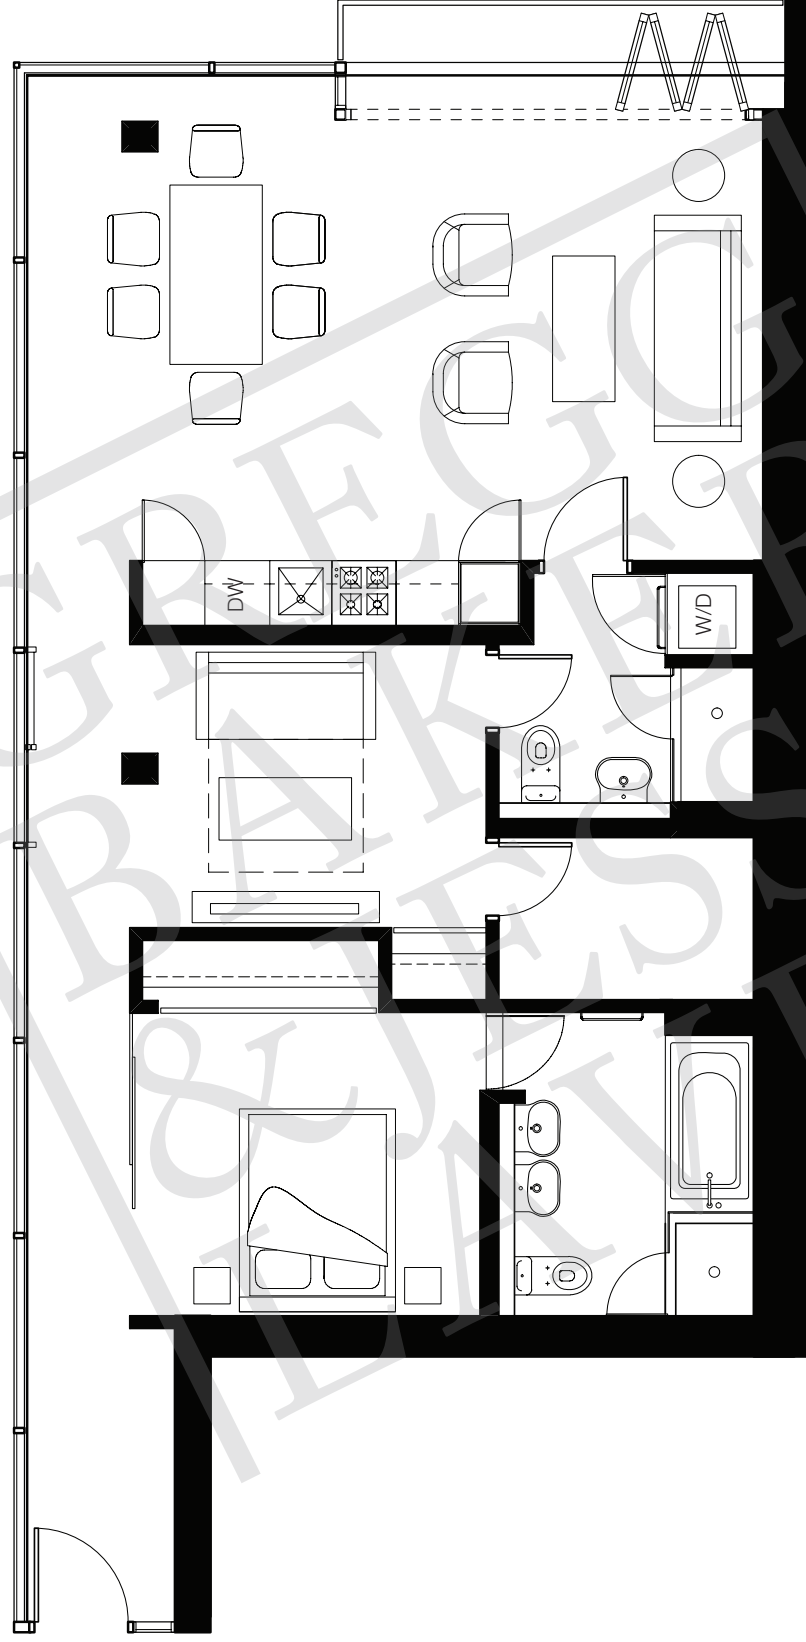

Suite 406 | 2 bedroom | 2 bath | c.1061 square feet

Level 4

The developer reserves the right to make modifications and changes without notice to building design, specifications, features and floorplans. Final dimensions, floorplans and square footage may vary. E&OE