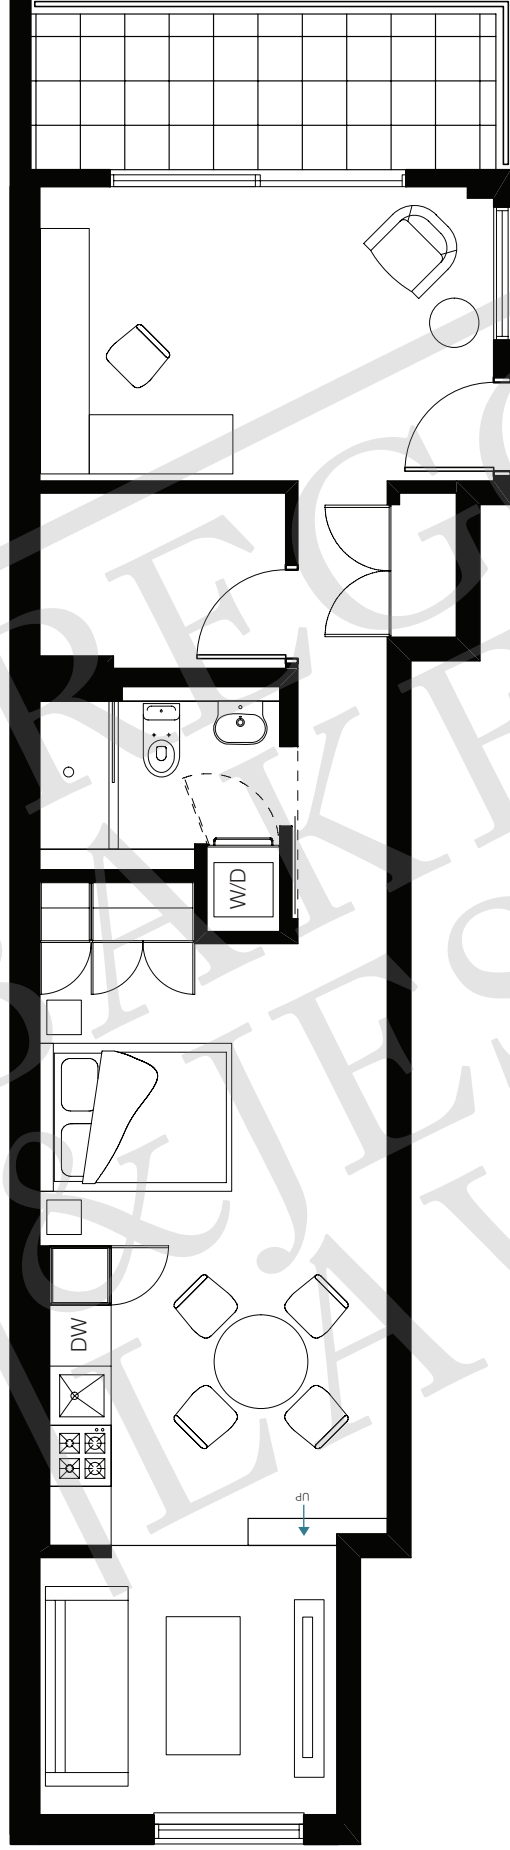

Suite 405

1 bedroom + den

1 bath

c.779 square feet

The developer reserves the right to make modifications and changes without notice to building design, specifications, features and floorplans. Final dimensions, floorplans and square footage may vary. E&OE