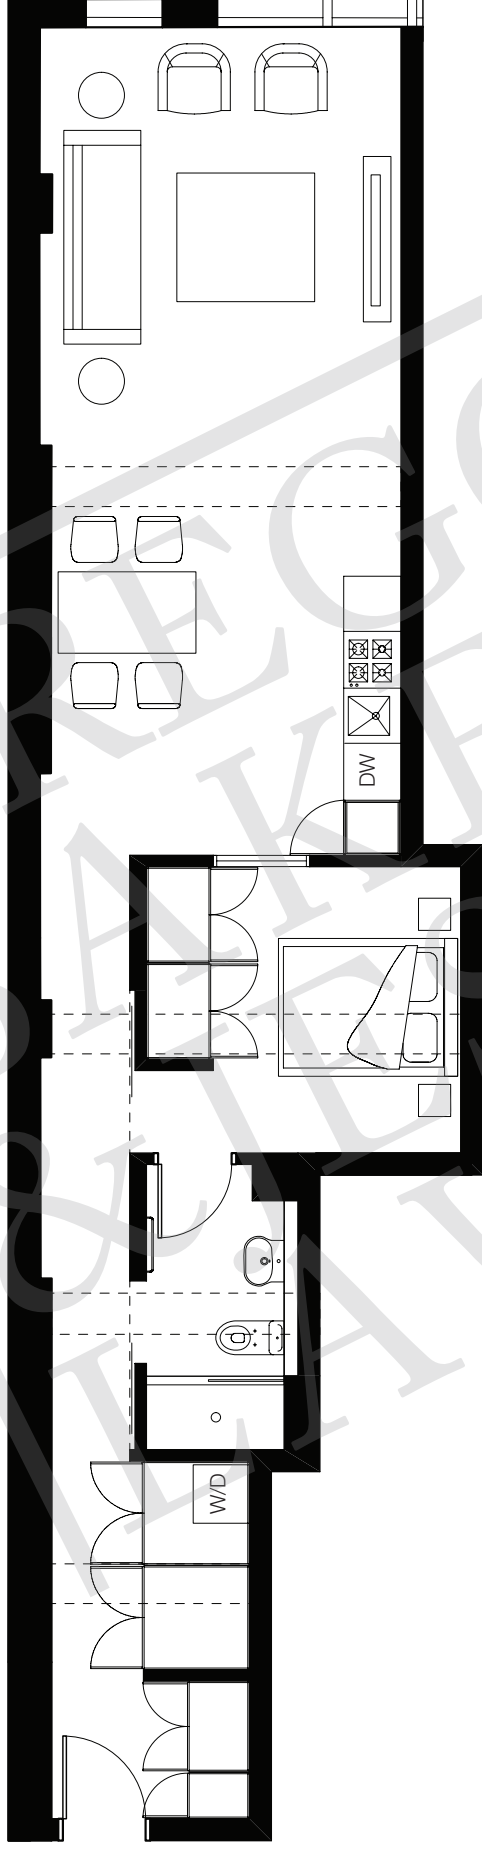

Suite 307 | 1 bedroom | 1 bath | c.862 square feet

The developer reserves the right to make modifications and changes without notice to building design, specifications, features and floorplans. Final dimensions, floorplans and square footage may vary. E&OE

Level 3