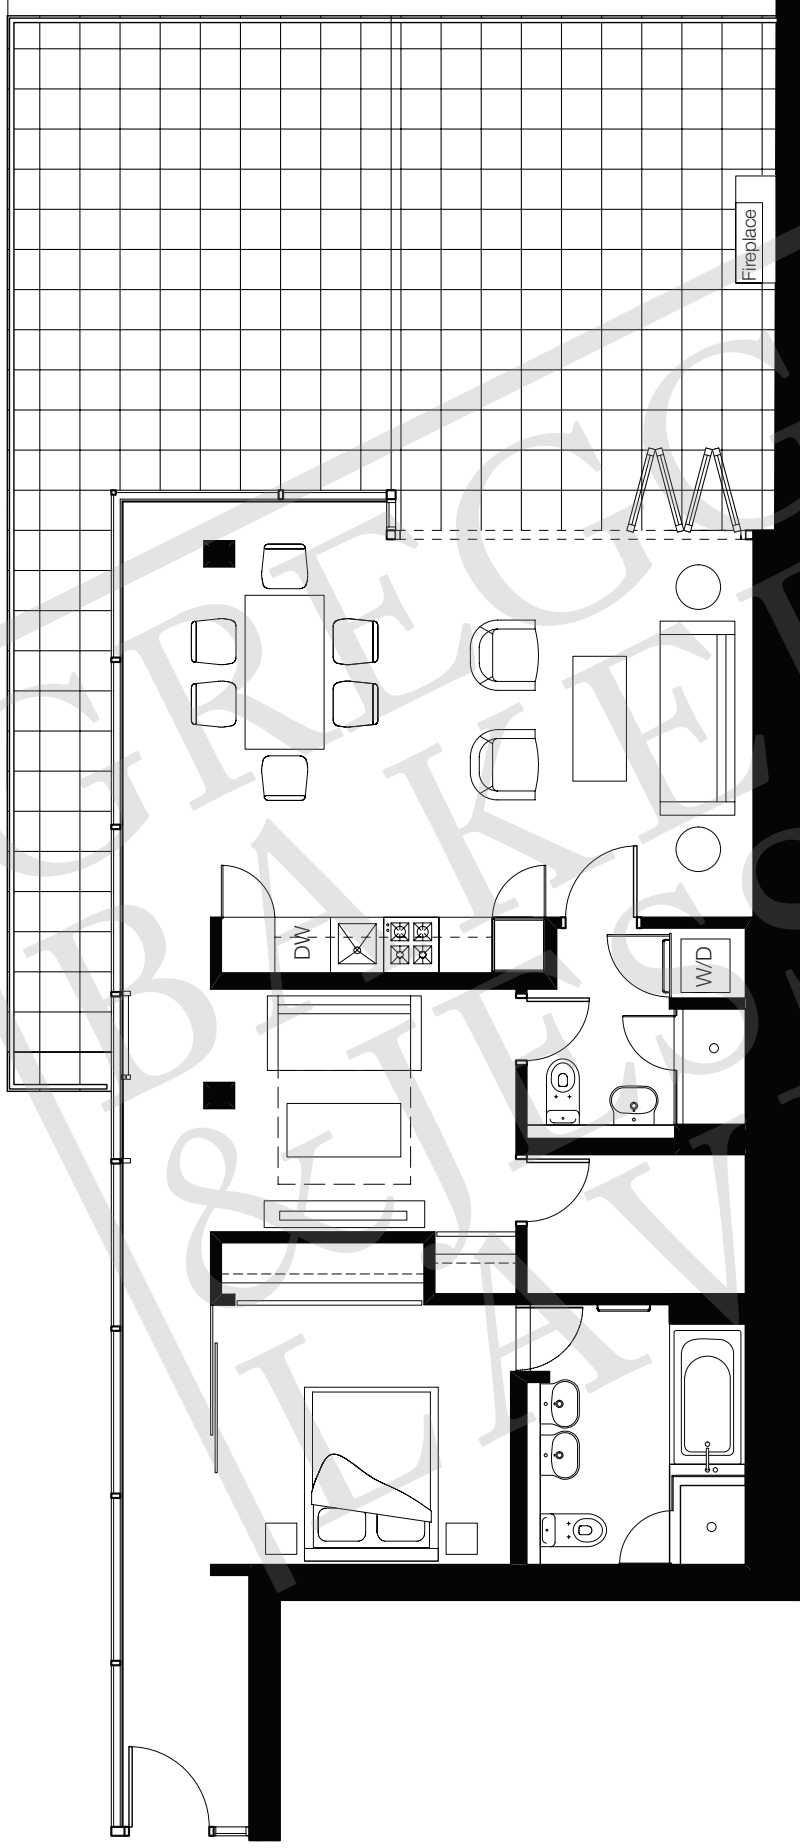

Suite 306

2 bedroom

2 bath

c.1054 square feet

The developer reserves the right to make modifications and changes without notice to building design, specifications, features and floorplans. Final dimensions, floorplans and square footage may vary. E&OE

Level 3