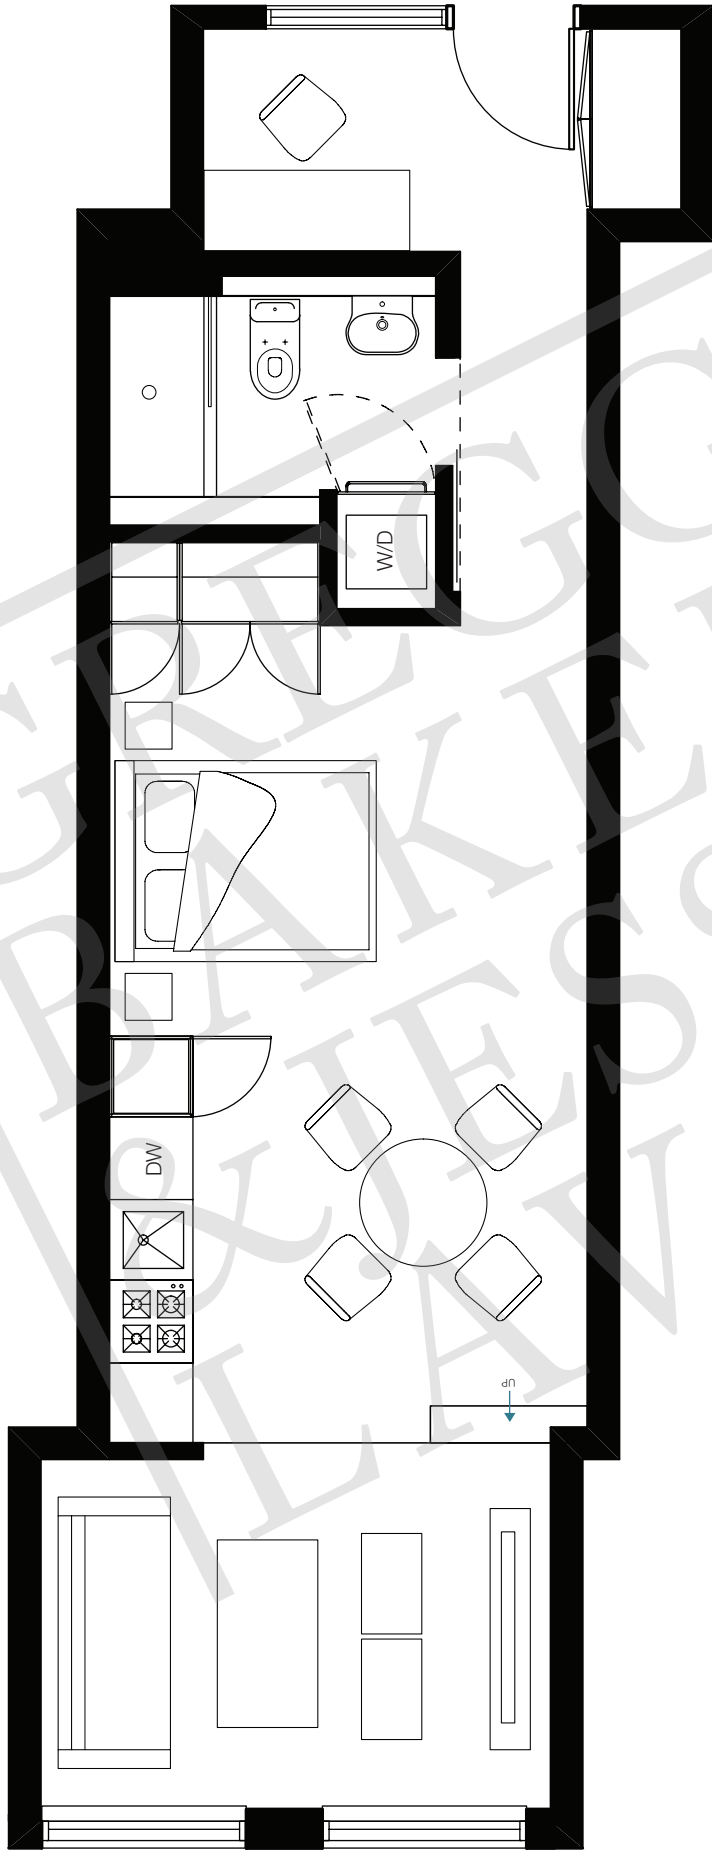

Suite 304 | 1 bedroom + den | 1 bath | c.589 square feet

Level 3

The developer reserves the right to make modifications and changes without notice to building design, specifications, features and floorplans. Final dimensions, floorplans and square footage may vary. E&OE