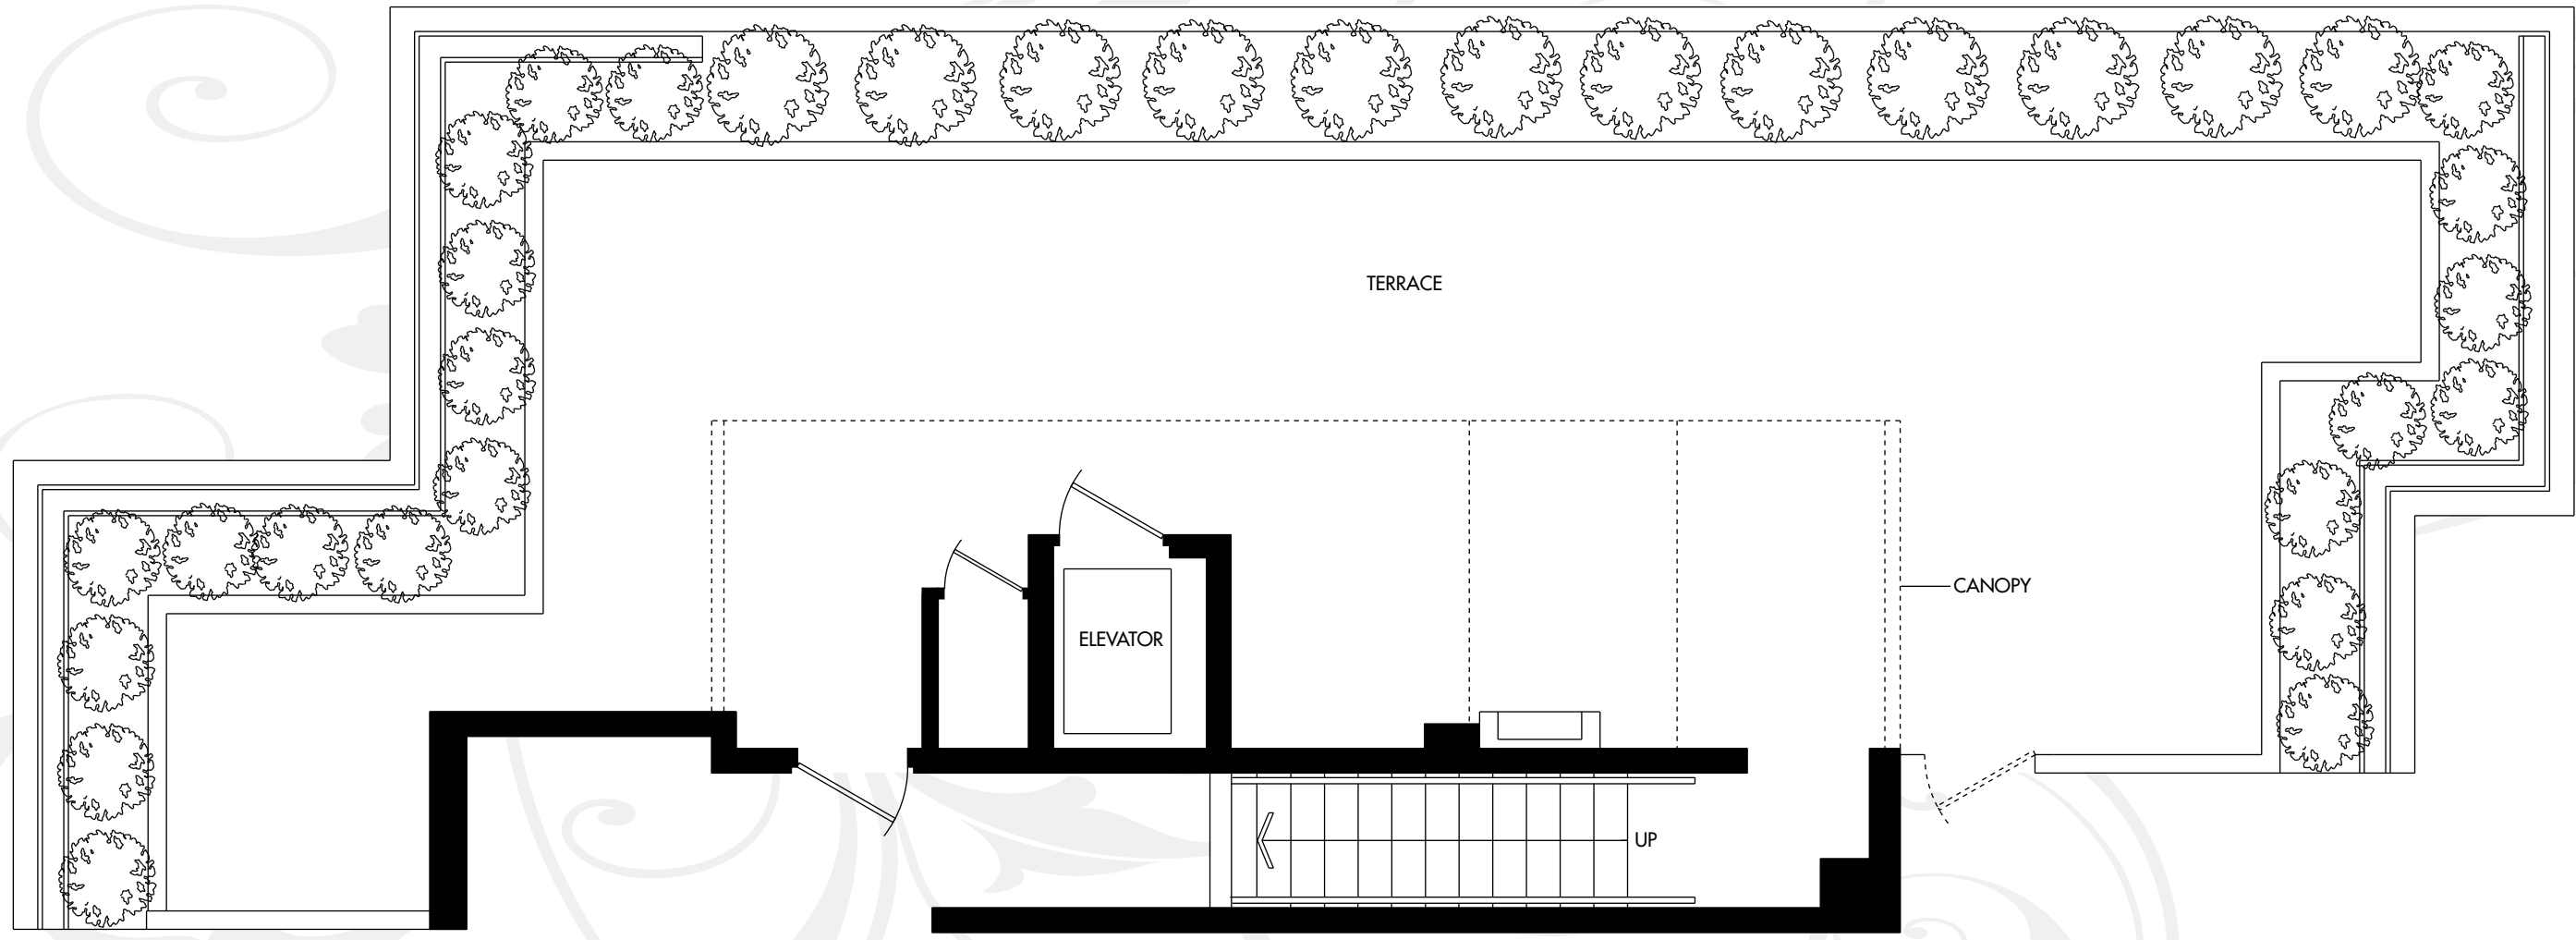

1241 HOMER

SIXTH FLOOR

SUITE 601 PLAN G

2 BEDROOMS
1363 SQ FT + 770 SQ FT ROOFTOP TERRACE

METROLIVING BY TOWNLINE HOMES

SIXTH FLOOR

SUITE 601
PLAN G

2 BEDROOMS
1363 SQ FT + 770 SQ FT ROOFTOP TERRACE