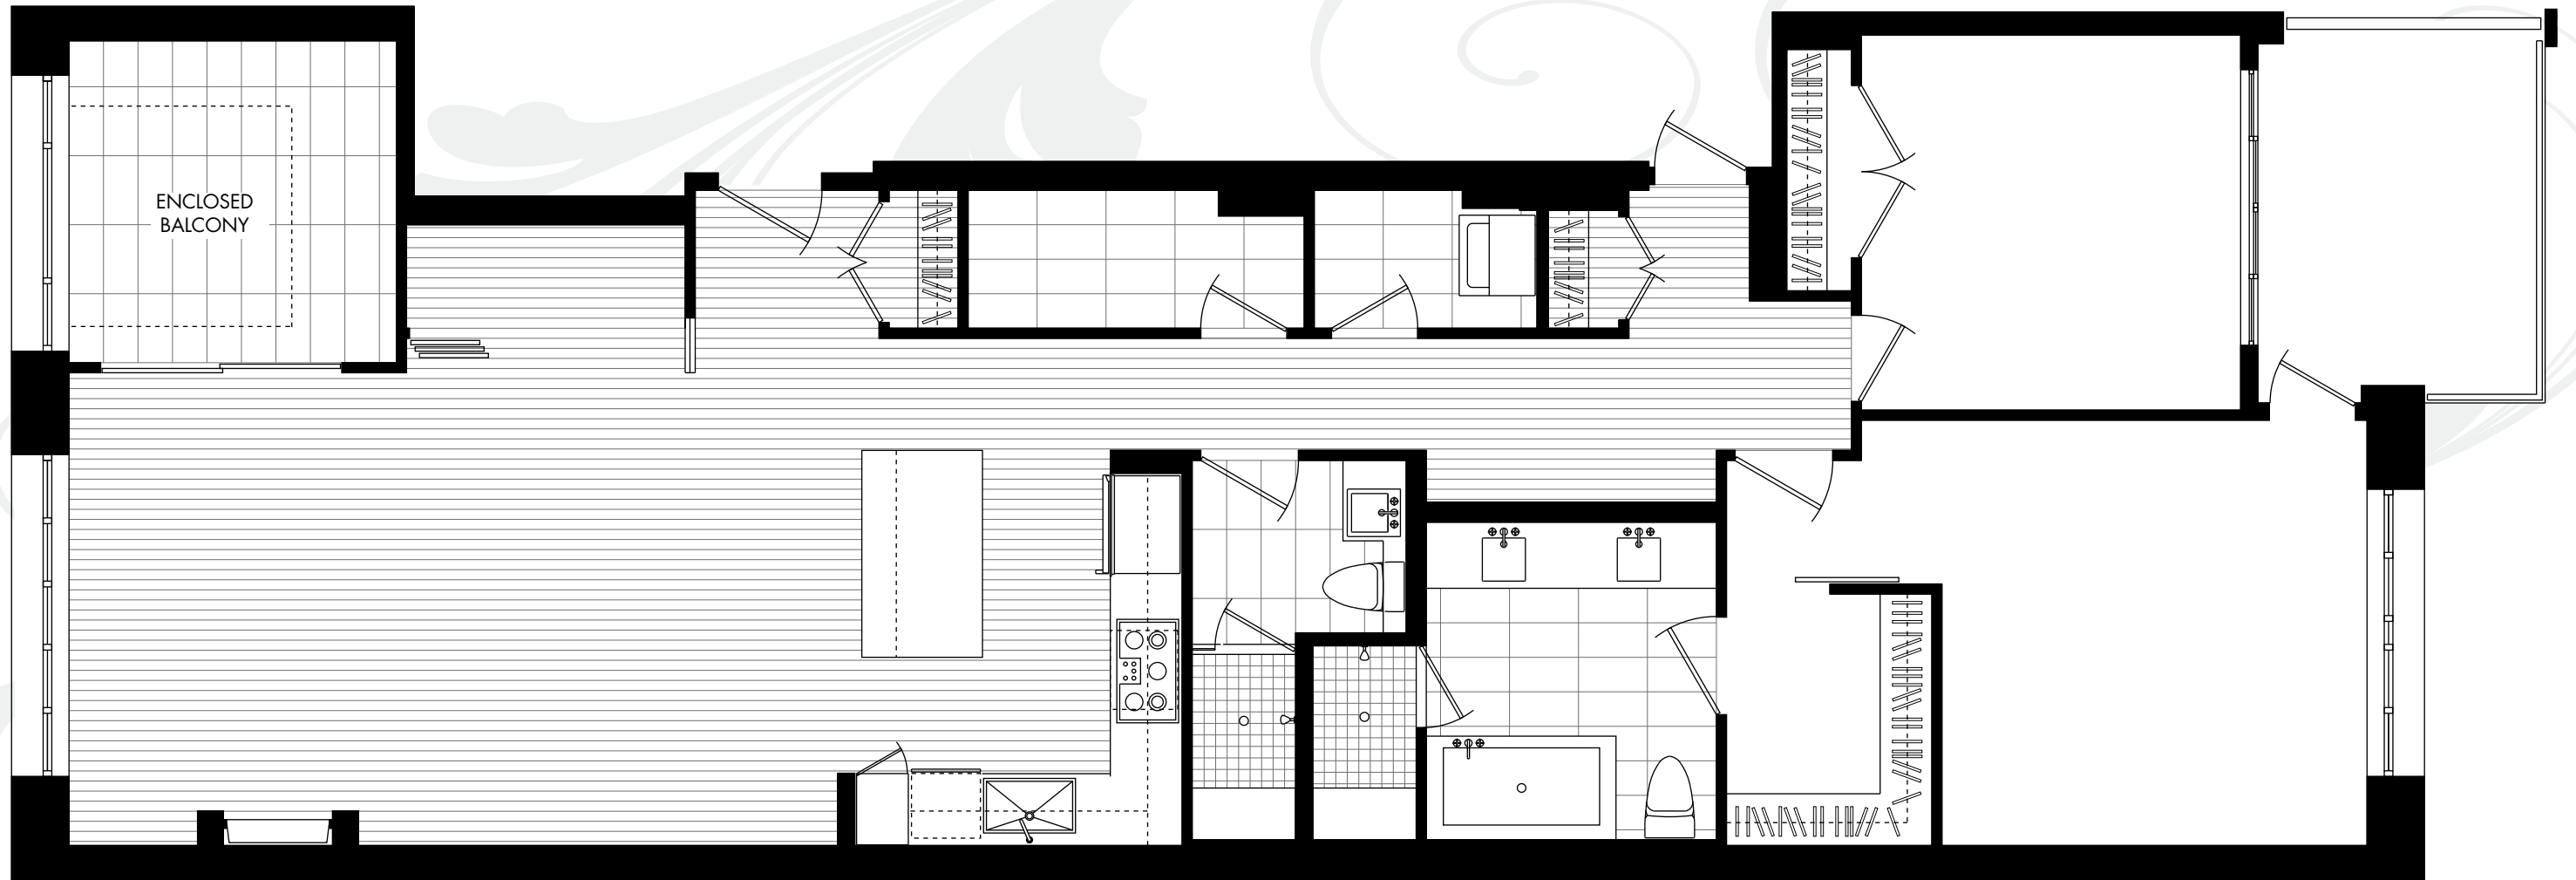

1241 HOMER

FIFTH FLOOR

SUITE 502 PLAN E

2 BEDROOMS + DEN
1,479 SQUARE FEET