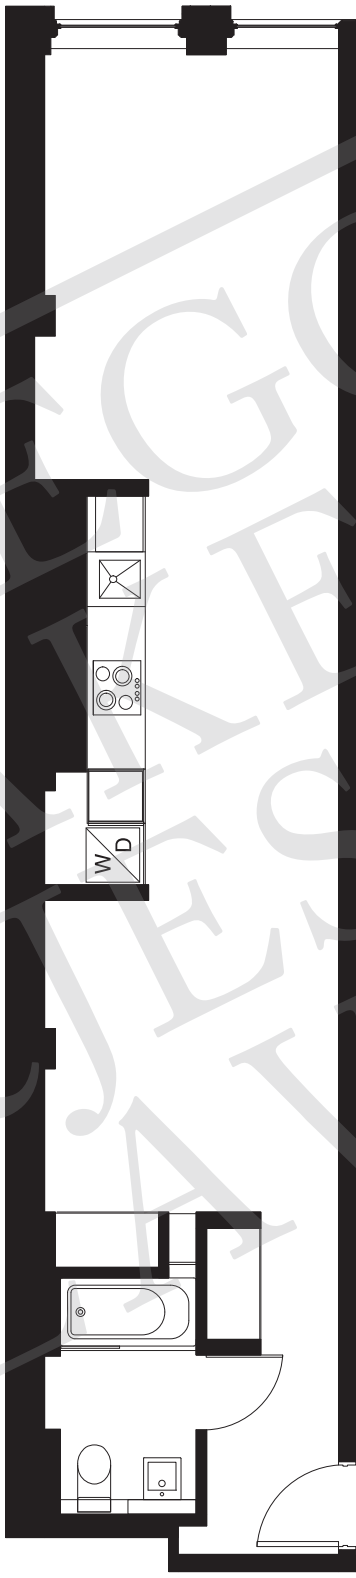

Paris

53 west hastings

the paris block

1 bedroom, 1 bath | 700 sq ft | units 304, 404 the paris block

The developer reserves the right to make modifications and changes without notice to building design, specifications, features and floorplans. Final dimensions, floorplans and square footage may vary. E&OE