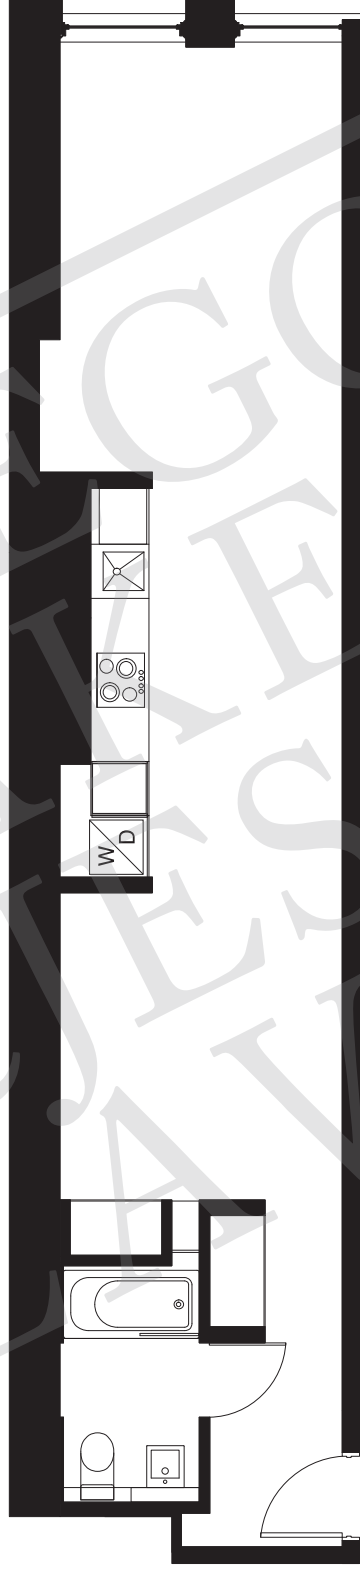

Paris

53 west hastings

the paris block

1 bedroom, 1 bath | 676 sq ft | unit 203 the paris block

The developer reserves the right to make modifications and changes without notice to building design, specifications, features and floorplans. Final dimensions, floorplans and square footage may vary. E&OE