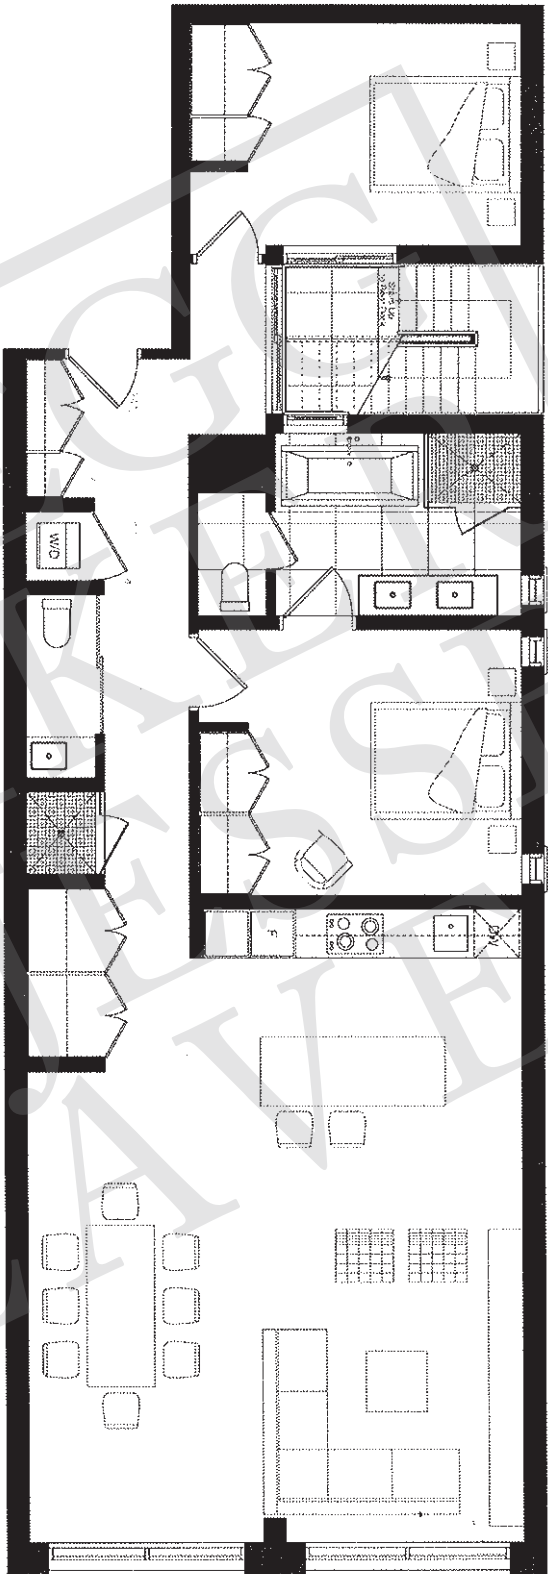

terminus ca 604 669 LDF

terminus