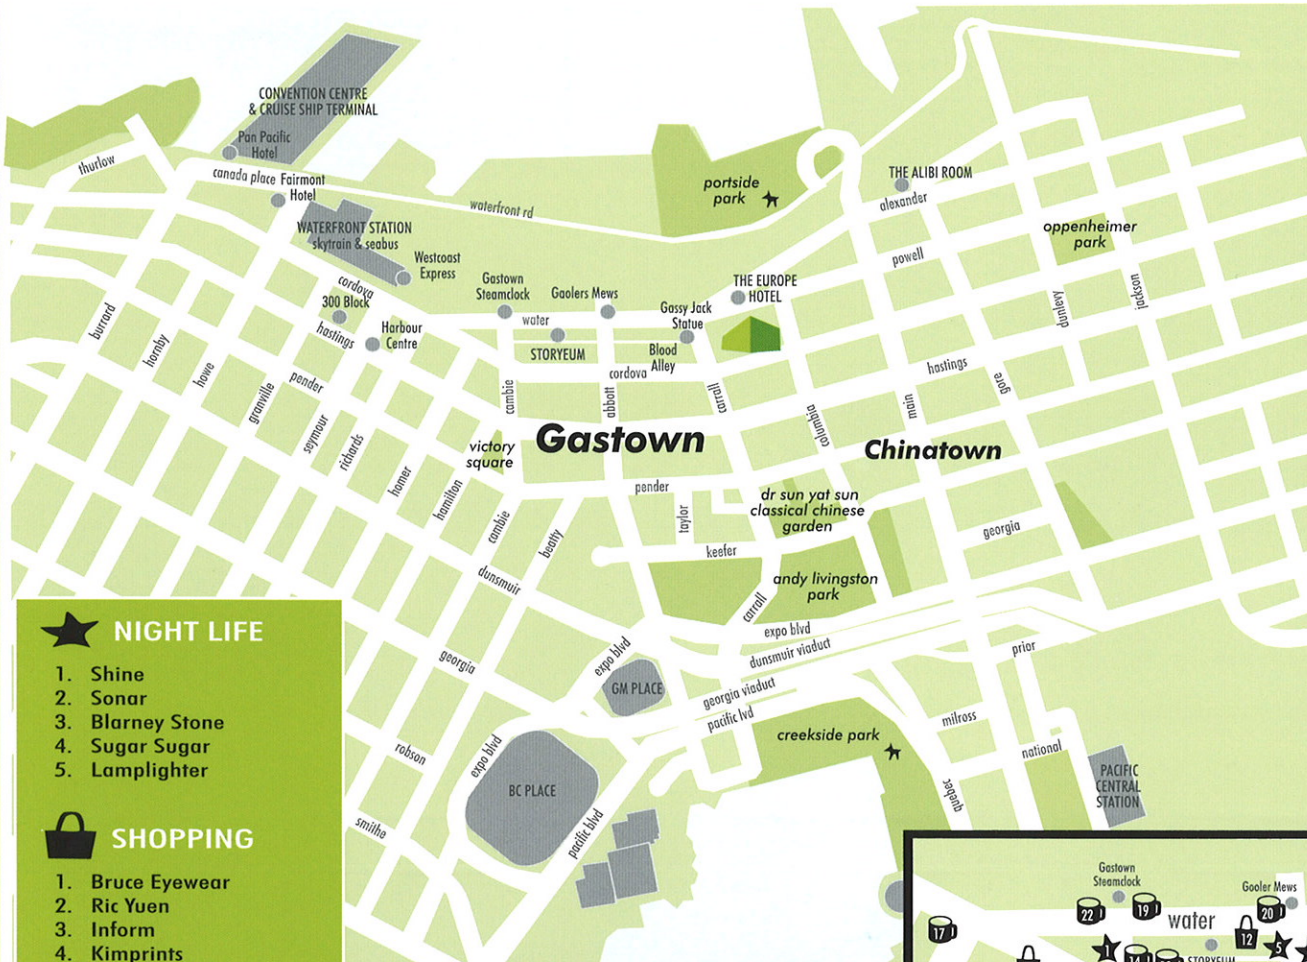

## OUR NEIGHBOURS

### RESTAURANTS

1. Mo Butta Char N Chew
2. Caffe Dolcino
3. Bavaria
4. Blak es Bistro
5. Brothers
6. Deightons Well
7. Gassy Jack Deli
8. Incendio
9. Jewel of India
10. La Luna Cafe
11. Nickies & Lolas Saugnia & Tapas Bar
12. Old Spagetti Factory
13. Pistol & Burnes Coffee
14. Rossini Pasta Palazzo
15. Salty Tongue Urban Deli
16. Sitar
17. Smiling Cafe
18. Starbucks
19. Steamworks
20. Thai Palace
21. Irish Heather
22. Water Street Cafe
23. ONE Restaurant Lounge

### NIGHT LIFE

1. Shine
2. Sonar
3. Blarney Stone
4. Sugar Sugar
5. Lamplighter

### SHOPPING

1. Bruce Eyewear
2. Ric Yuen
3. Inform
4. Kimprints
5. Pigeon
6. Richard Kidd
7. Small-Medium-Large
8. Strozsis Eyewear
9. The Block
10. Space Art Gallery