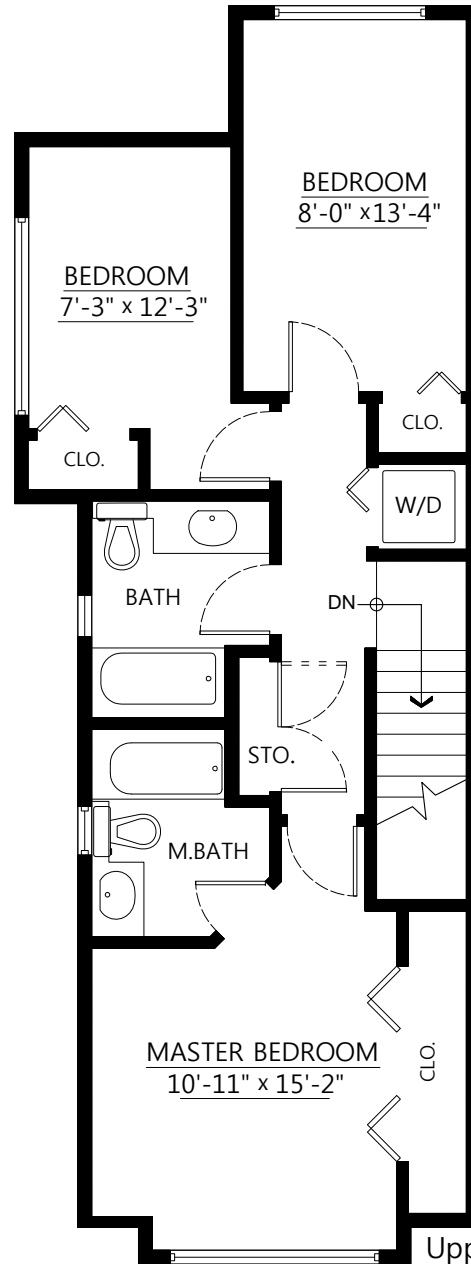

**Ivan Tseng**

604-339-9939

RE/MAX Westcoast

www.ivantseng.com

ivan@ivantseng.com

**#1 9420 Ferndale  
Road, Richmond, B.C.**

Main Floor:	655 sq.ft.
Upper Floor:	650 sq.ft.
Lower Floor:	307 sq.ft.
Total:	1,612 sq.ft.

**Main Floor Plan**  
Floor Area: 655 sq.ft.

**Upper Floor Plan**  
Floor Area: 650 sq.ft.

**Lower Floor Plan**  
Floor Area: 307 sq.ft.

Pixilink Solutions | 604-639-5434