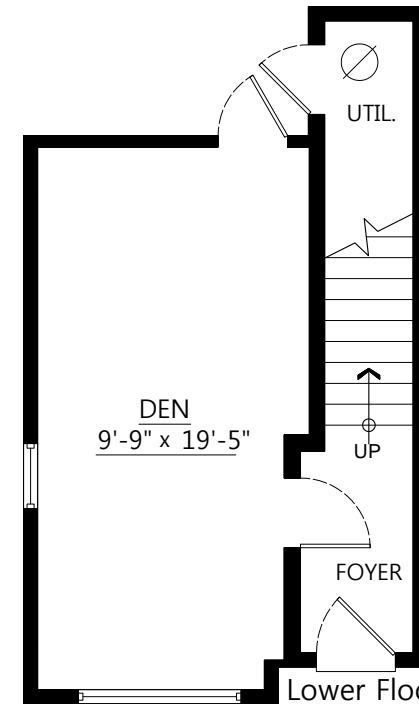

**Ivan Tseng**

604-339-9939

RE/MAX Westcoast

www.ivantseng.com

ivan@ivantseng.com

**#1 9420 Ferndale  
Road, Richmond, B.C.**

Main Floor:	655 sq.ft.
Upper Floor:	650 sq.ft.
Lower Floor:	307 sq.ft.
Total:	1,612 sq.ft.

**Main Floor Plan**  
Floor Area: 655 sq.ft.

**Upper Floor Plan**  
Floor Area: 650 sq.ft.

**Lower Floor Plan**  
Floor Area: 307 sq.ft.

Pixilink Solutions | 604-639-5434