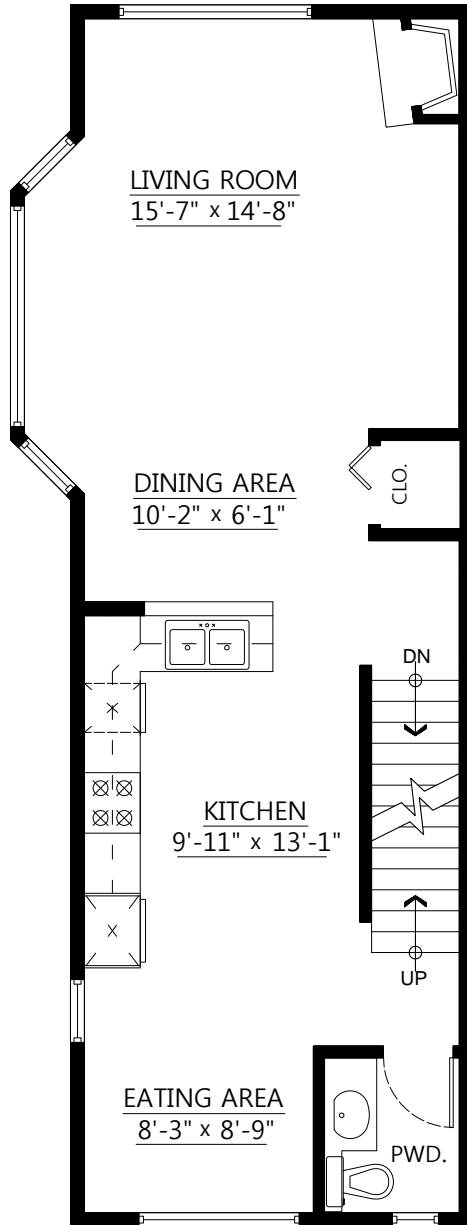

**Ivan Tseng**

604-339-9939

RE/MAX Westcoast

www.ivantseng.com

ivan@ivantseng.com

**#1 9420 Ferndale  
Road, Richmond, B.C.**

Main Floor:	655 sq.ft.
Upper Floor:	650 sq.ft.
Lower Floor:	307 sq.ft.
Total:	1,612 sq.ft.

**Main Floor Plan**  
Floor Area: 655 sq.ft.

**Upper Floor Plan**  
Floor Area: 650 sq.ft.

**Lower Floor Plan**  
Floor Area: 307 sq.ft.

Pixilink Solutions | 604-639-5434