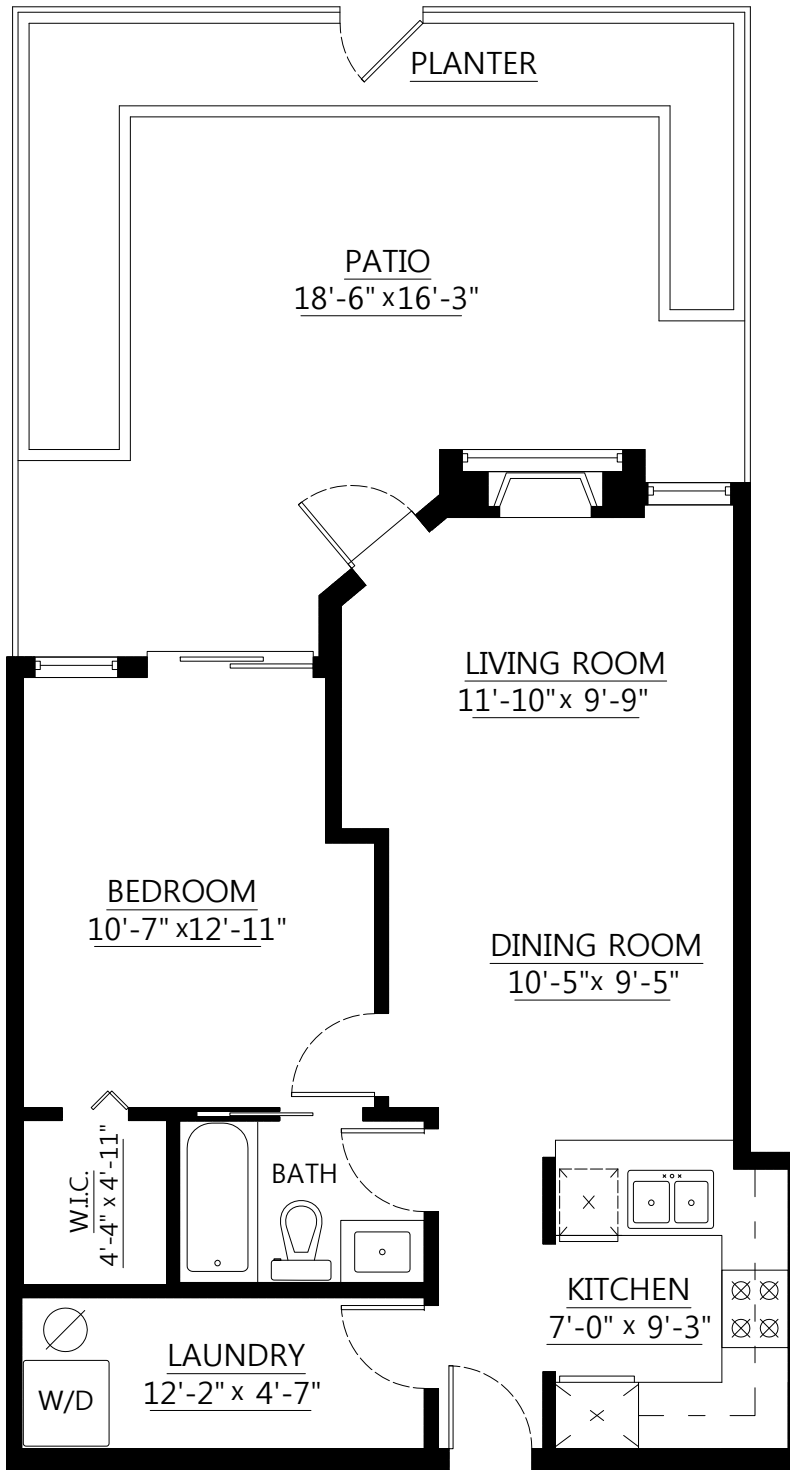

Jessica Smith

778-227-9666

RE/MAX Crest Realty Westside

www.jsmithhomes.com

jessicasmith@remax.net

**105-1738 Frances
St. Vancouver, B.C.**

Main Floor: 632 sq.ft.

Patio: 240 sq.ft.

Planter: 127 sq.ft.

Main Floor Plan
Floor Area: 632 sq.ft.